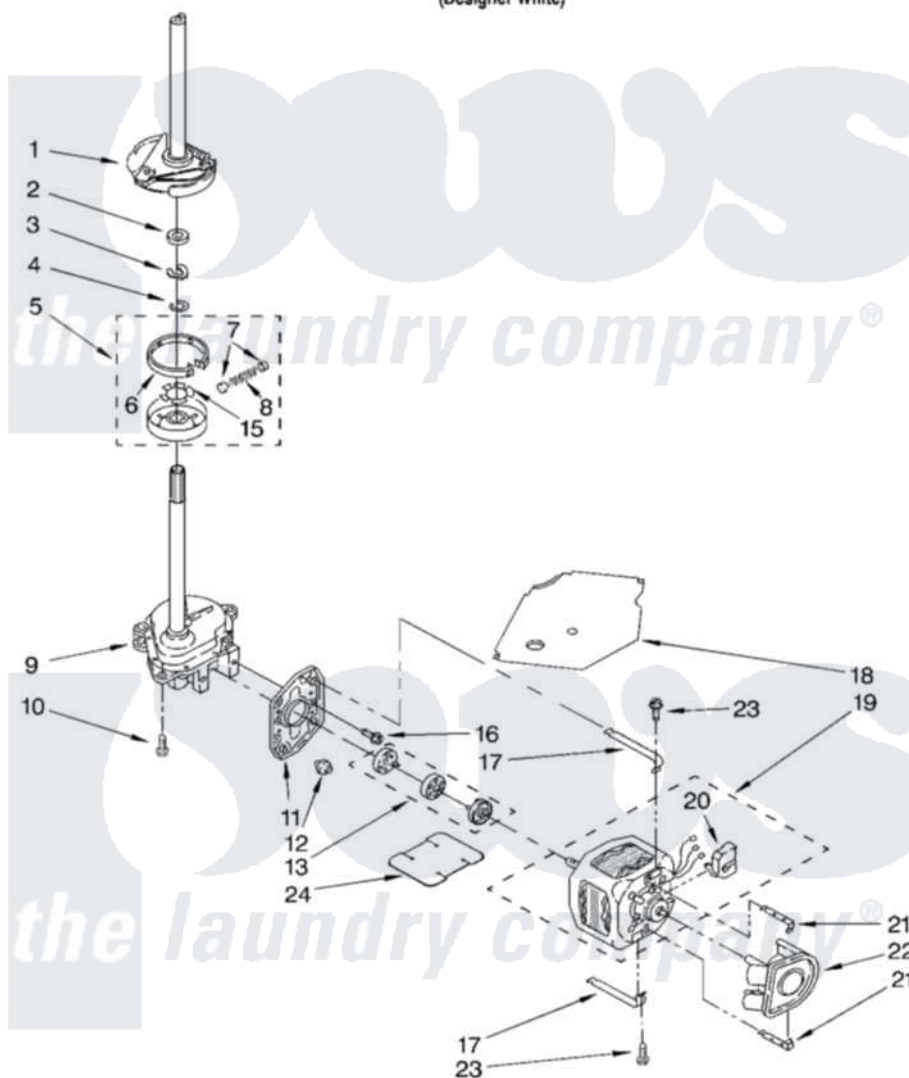

Whirlpool LSR6332KQ1 04 - BRAKE, CLUTCH, GEARCASE, MOTOR AND PUMP PARTS

BRAKE, CLUTCH, GEARCASE, MOTOR AND PUMP PARTS

For Model: LSR6332KQ1
(Designer White)

8179965

7

Whirlpool [Residential Whirlpool LSR6332KQ1 Washer Parts](#) Parts Diagram 04 - BRAKE, CLUTCH, GEARCASE, MOTOR AND PUMP PARTS
Click on the part number to view part

Item	Original Part Number	Replaced By	Status	Part Description
1	388952	285792		Basketdrive
2	63292			Washer, Spin Tube Thrust
3	62697	W10080230		Ring, Spin Tube Support
4	63283	285353		Ring
5	3951311	285785		Clutch
6	3951308	285790		Lining
7	62646			Cap, Clutch Spring
8	3946792			Spring And Damper Assembly
9	3360630	3360629		Gearcase
10	3357334	3400516		Screw Anti-Rattle
11	62611			Plate, Motor Mount To Gearcase
12	62691			Grommet, Motor
13	285753	285753A		Coupling
15	3355454			Clip, Main Drive

16	3400516		Screw Anti-Rattle
17	3349637	W10086010	Retainer, Motor
18	3362089		Shield, Tub To Motor
19	8528157	661600	Motor, Main Drive
20	3952056		Switch, Main Drive Motor
21	62700	8546127	Retainer, Pump
22	3363394		Pump
23	3387485	273556	Screw, 10-16 X 5/8
24	3946532		Shield, Motor