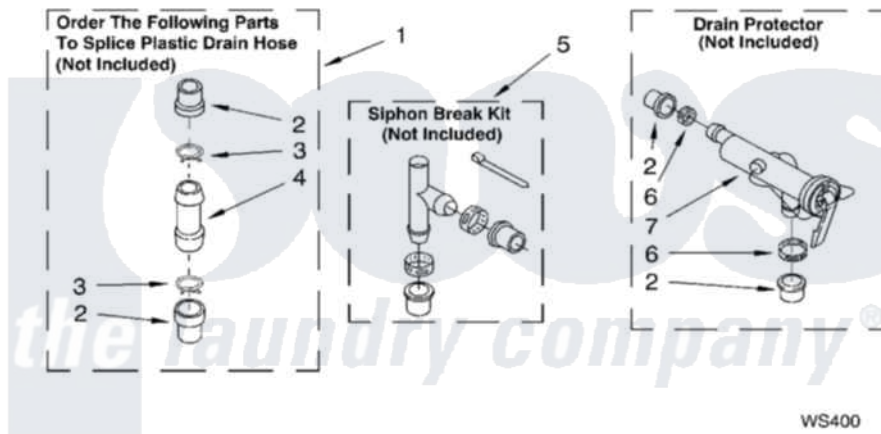

**WATER SYSTEM PARTS**

For Model: LSR6332KQ1  
(Designer White)

8179965

13

Whirlpool [Residential Whirlpool LSR6332KQ1 Washer Parts](#) Parts Diagram 09 - WATER SYSTEM PARTS  
Click on the part number to view part

Item	Original Part Number	Replaced By	Status	Part Description
1	<a href="#">285442</a>			Water System Parts
2	<a href="#">285321</a>			Water System Parts
3	370447	<a href="#">285655</a>		Clamp, Hose
4	<a href="#">16272</a>			Connector, Straight
5	<a href="#">285320</a>			Water System Parts
6	65349	<a href="#">285655</a>		Clamp, Hose
7	<a href="#">367031</a>			Water System Parts