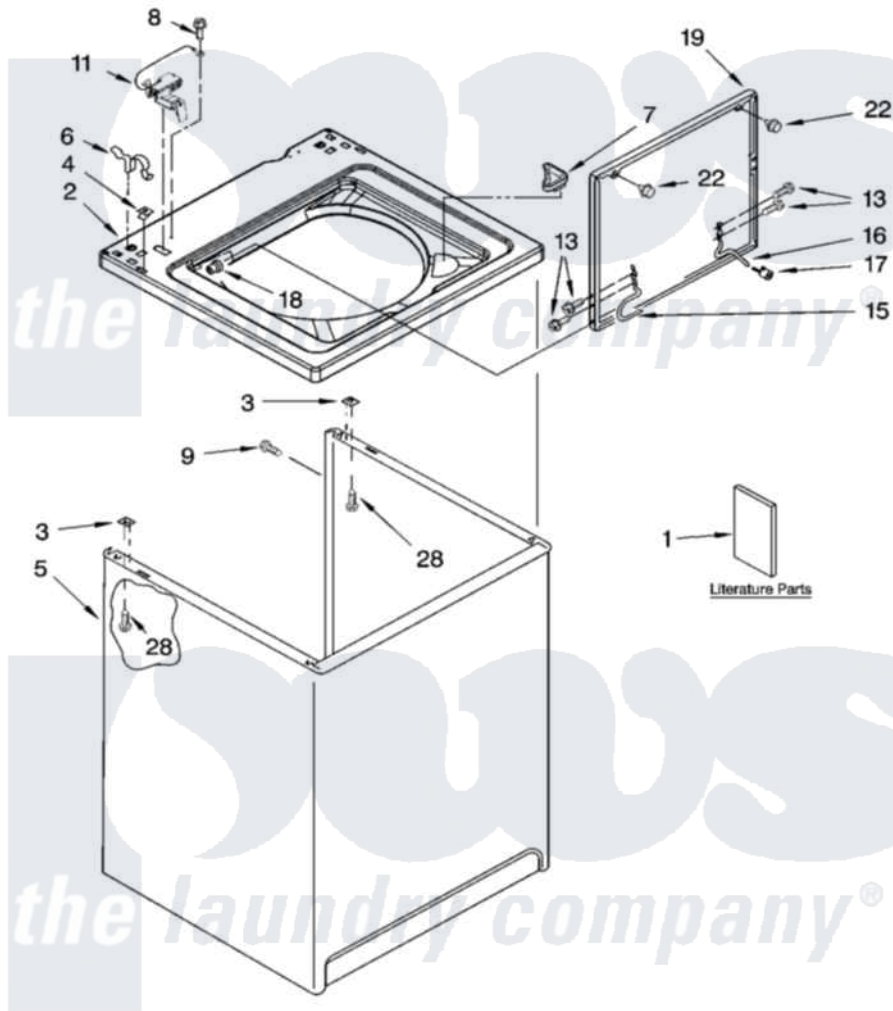

Whirlpool LSR7010PQ0 01 - TOP AND CABINET PARTS

TOP AND CABINET PARTS

For Model: LSR7010PQ0
(Designer White)

AUTOMATIC
WASHER

3-04 Litho in U.S.A. (drd)

1

Part No. 8180270

[Whirlpool Residential Whirlpool LSR7010PQ0 Washer Parts](#) Parts Diagram 01 - TOP AND CABINET PARTS

[Click on the part number to view part](#)

Item	Original Part Number	Replaced By	Status	Part Description
1	LIT3956025		Not Available	Literature Parts (Installation Instructions)
"	LIT3955901		Not Available	Literature Parts (Feature Sheet)
"	LIT3955869			Literature Parts
"	LIT8546687		Not Available	Literature Parts (Wiring Diagram)
"	LIT3956323		Not Available	Literature Parts (Energy Guide)
"	N/A		Not Available	Following May Be Purchased
"	N/A		Not Available	DO-IT-YOURSELF REPAIR MANUALS
"	LIT4313896	4313896		Do-It-Yourself Repair Manuals
2	8318064			Top
3	62750			Spacer, Cabinet To Top (4)
4	357213			Nut, Push-In
5	63424			Cabinet
6	62780			Clip, Top And Cabinet And Rear Panel

7	3362952		Dispenser, Bleach
8	3351614		Screw, Gearcase Cover Mounting
9	3357011	308685	Side Trim)
11	8318084		Switch, Lid
13	3351355	W10119828	Screw, Lid Hinge Mounting
15	8318088		Hinge, Lid
16	54583		Hinge, Lid
17	19119		Bumper, Lid Hinge
18	21258		Bearing, Lid Hinge
19	8542387	W10193857	Lid
22	9724509		Bumper, Lid
28	3390631		Screw, 10-16 X 3/8