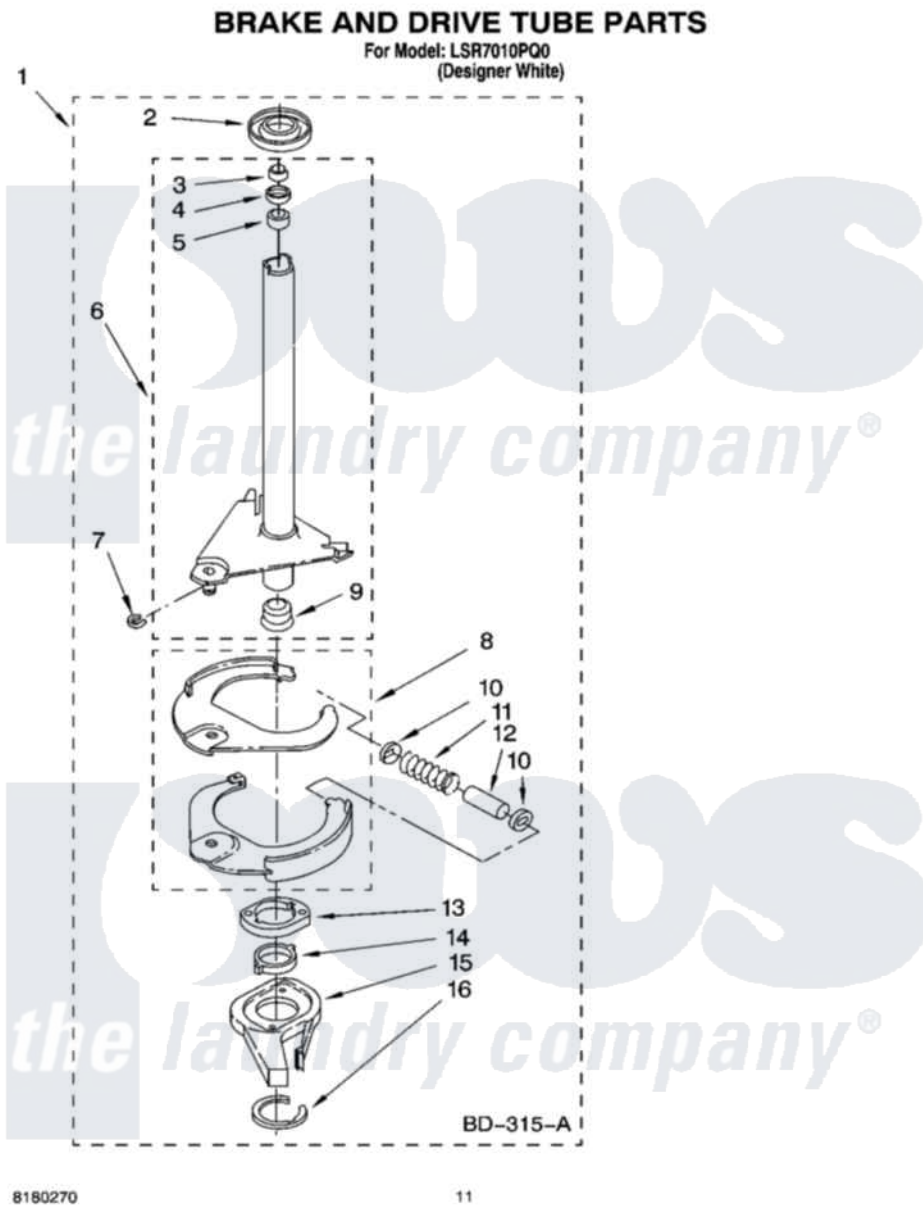

# Whirlpool LSR7010PQ0 07 - BRAKE AND DRIVE TUBE PARTS

8180270

11

Whirlpool Residential Whirlpool LSR7010PQ0 Washer Parts Parts Diagram 07 - BRAKE AND DRIVE TUBE PARTS  
Click on the part number to view part

Item	Original Part Number	Replaced By	Status	Part Description
1	388952	<a href="#">285792</a>		Basketdrive
2	<a href="#">62658</a>			Ring, Thrust
3	<a href="#">91939</a>			Seal, Shaft
4	<a href="#">356427</a>			Seal, Spin Pinion
5	<a href="#">356937</a>			Spacer, Drive Tube
6	64027	<a href="#">64208</a>		Tube-Spin
7	64035	<a href="#">W10083190</a>		Ring, Retaining
8	64232	<a href="#">285438</a>		Shoe-Brake
9	62703	<a href="#">8546462</a>		"T" Bearing, Spin Tube
10	62648	<a href="#">285658</a>		Sleeve
11	387806		Not Available	Spring, Brake
12	62909	<a href="#">285658</a>		Sleeve
13	63023	<a href="#">8546461</a>		Cam, Brake Release
14	<a href="#">63022</a>			Sleeve, Cam
15	64194	<a href="#">285790</a>		Lining
16	90368	<a href="#">W10083200</a>		Ring, Retaining

" N/A

Not Available

FOLLOWING PARTS NOT  
ILLUSTRATED

" [285208](#)

Lubricant