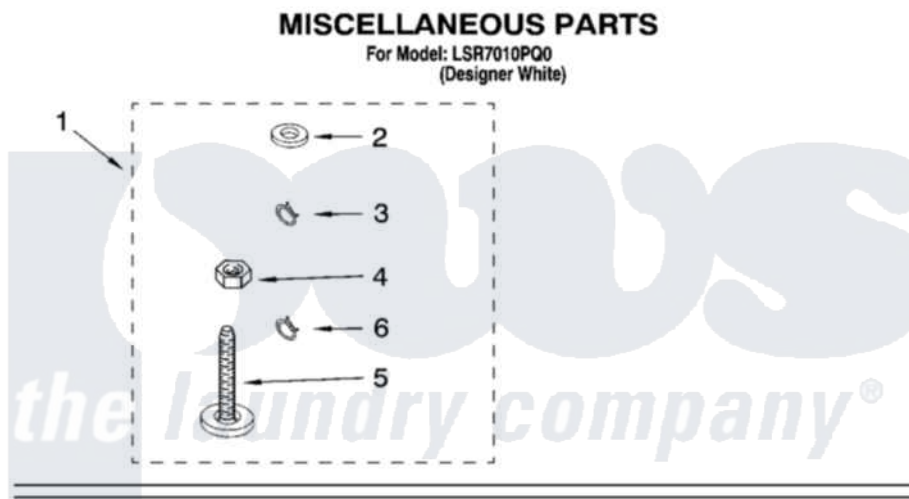

**Whirlpool LSR7010PQ0 10 - MISCELLANEOUS PARTS OPTIONAL PARTS (NOT INCLUDED)**

Whirlpool [Residential Whirlpool LSR7010PQ0 Washer Parts](#) Parts Diagram 10 - MISCELLANEOUS PARTS OPTIONAL PARTS (NOT INCLUDED)

[Click on the part number to view part](#)

Item	Original Part Number	Replaced By	Status	Part Description
1	3976263	<a href="#">285654</a>		Parts-Misc
2	3976300	<a href="#">16123</a>		Washer Inlet-Hose Miscellaneous Parts Must be Ordered Separately.
3	3366912	<a href="#">356138</a>		Clamp, Hose
4	<a href="#">3359452</a>			Nut, Lock
5	389102	<a href="#">W10001130</a>		Foot, Leveling
6	3366913	<a href="#">3357331</a>		Clamp, Drain
"	<a href="#">72017</a>			Paint, Touch-Up
"	<a href="#">350938</a>			Paint, Pressurized Spray B
"	<a href="#">350930</a>			Paint, Pressurized Spray B
"	<a href="#">799344</a>			Paint, Touch-Up )
"	N/A		Not Available	OIL
"	<a href="#">350572</a>			Oil
"	N/A		Not Available	LUBRICANT