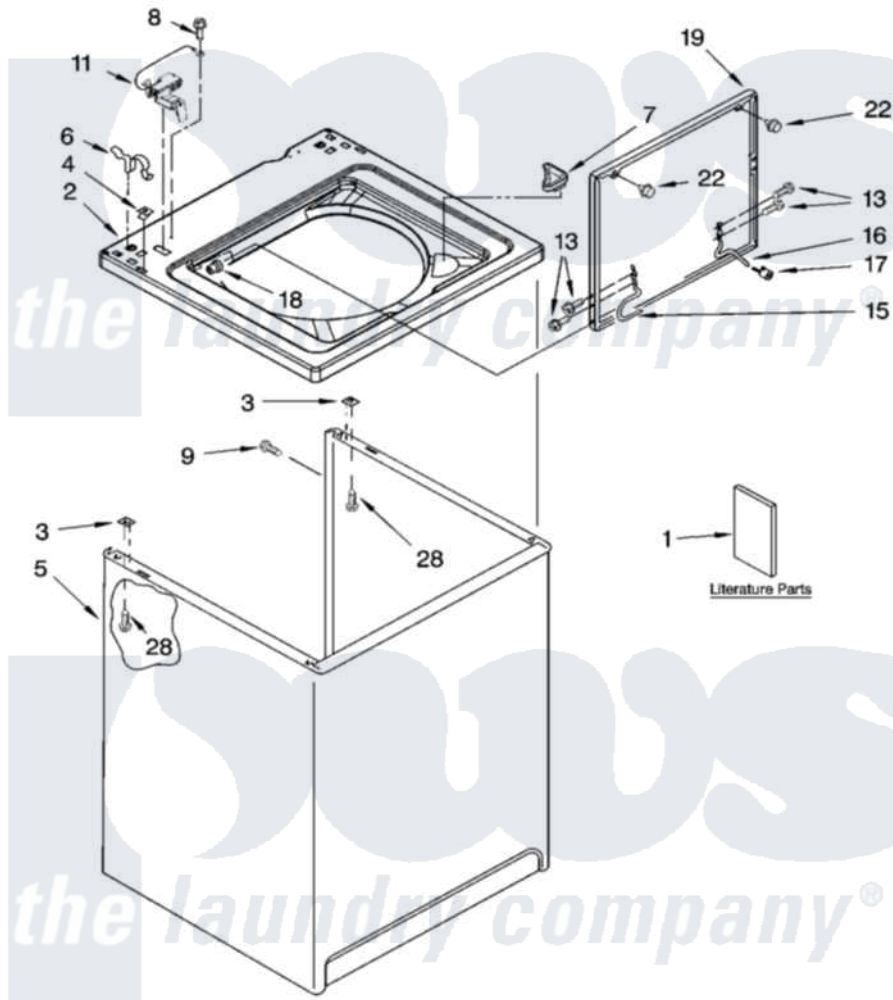

Whirlpool LSR7010PQ1 01 - TOP AND CABINET PARTS

TOP AND CABINET PARTS

For Model: LSR7010PQ1
(Designer White)

AUTOMATIC
WASHER

5-05 Litho in U.S.A. (drd)

1

Part No. 8180669

Whirlpool [Residential Whirlpool LSR7010PQ1 Washer Parts](#) Parts Diagram 01 - TOP AND CABINET PARTS
Click on the part number to view part

Item	Original Part Number	Replaced By	Status	Part Description
1	3957165		Not Available	Installation Instructions
"	3955901		Not Available	Feature Sheet
"	3955869		Not Available	Use & Care Guide
"	8546687		Not Available	Wiring Diagram
"	3957355		Not Available	Energy Guide
"	N/A		Not Available	Following May Be Purchased
"	N/A		Not Available	DO-IT-YOURSELF REPAIR MANUALS
"	4313896			Do-It-Yourself Repair Manuals
2	8318064			Top
3	62750			Spacer, Cabinet To Top (4)
4	357213			Nut, Push-In
5	63424			Cabinet
6	62780			Clip, Top And Cabinet And Rear Panel
7	3362952			Dispenser, Bleach
8	3351611			Screw, Gearcase Cover

8	3351014		Mounting
9	3357011	308685	Side Trim)
11	8318084		Switch, Lid
13	3351355	W10119828	Screw, Lid Hinge Mounting
15	8318088		Hinge, Lid
16	54583		Hinge, Lid
17	19119		Bumper, Lid Hinge
18	21258		Bearing, Lid Hinge
19	8542387	W10193857	Lid
22	9724509		Bumper, Lid
28	3390631		Screw, 10-16 X 3/8