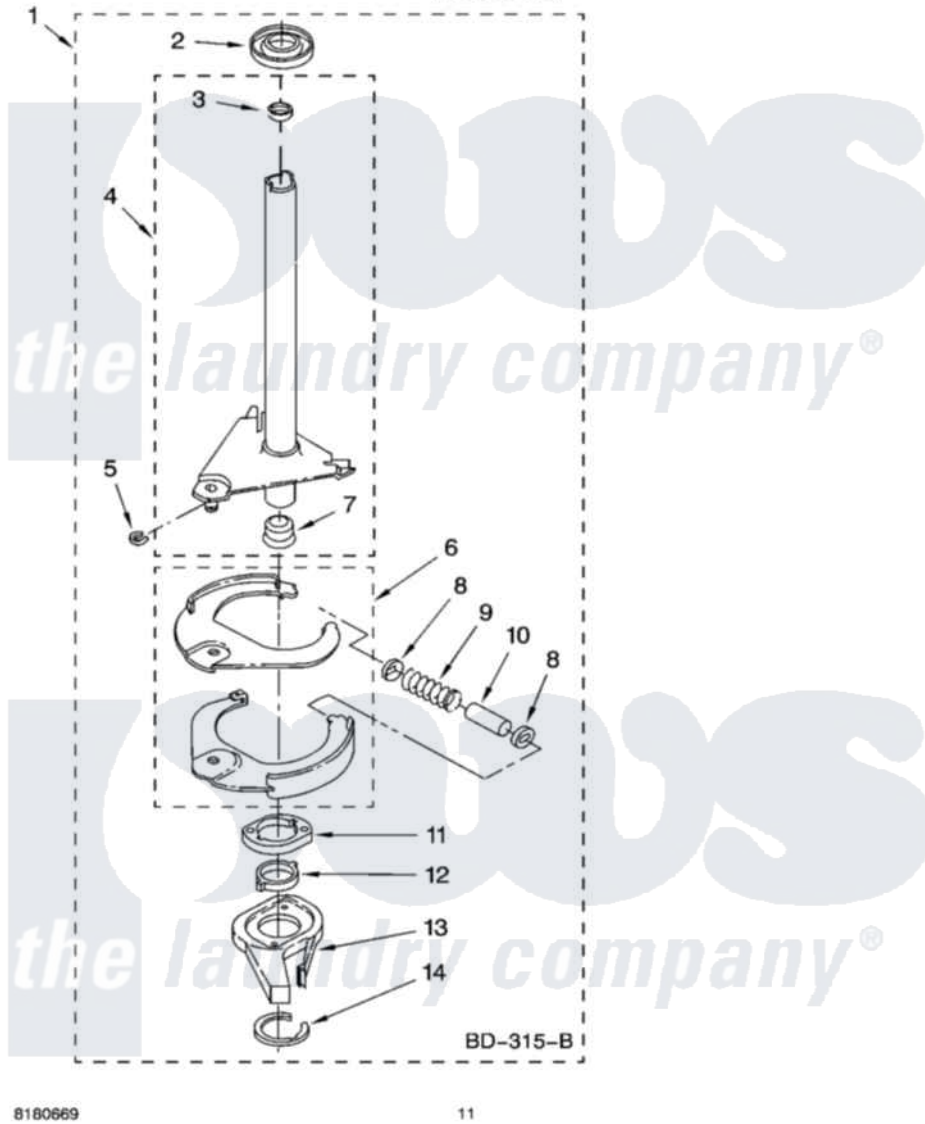

Whirlpool LSR7010PQ1 07 - BRAKE AND DRIVE TUBE PARTS

BRAKE AND DRIVE TUBE PARTS

For Model: LSR7010PQ1
(Designer White)

8180669

11

Whirlpool Residential Whirlpool LSR7010PQ1 Washer Parts Parts Diagram 07 - BRAKE AND DRIVE TUBE PARTS
Click on the part number to view part

Item	Original Part Number	Replaced By	Status	Part Description
1	388952	285792		Basketdrive
2	62658			Ring, Thrust
3	356427			Seal, Spin Pinion
4	64027	64208		Tube-Spin
5	64035	W10083190		Ring, Retaining
6	64232	285438		Shoe-Brake
7	62703	8546462		"T" Bearing, Spin Tube
8	3353956	285658		Sleeve
9	387806		Not Available	Spring, Brake
10	3355360	285658		Sleeve
11	661516	8546461		Cam, Brake Release
12	63022			Sleeve, Cam
13	64194	285790		Lining
14	90368	W10083200		Ring, Retaining
"	N/A		Not Available	FOLLOWING PARTS NOT ILLUSTRATED
"	285208			Lubricant