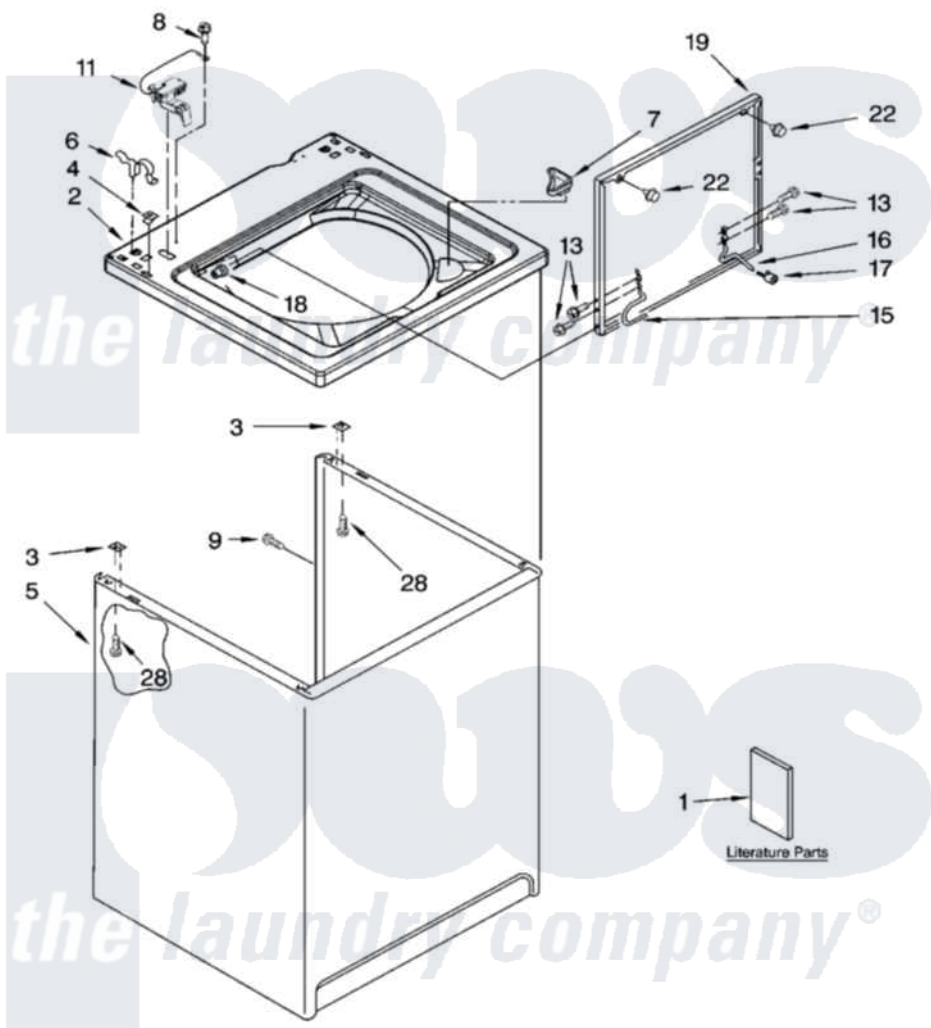

Whirlpool LSR7300PQ0 01 - TOP AND CABINET PARTS

TOP AND CABINET PARTS

For Model: LSR7300PQ0
(Designer White)

AUTOMATIC
WASHER

05-04 Litho in U.S.A. (drd)

1

Part No. 8160401

[Whirlpool Residential Whirlpool LSR7300PQ0 Washer Parts](#) Parts Diagram 01 - TOP AND CABINET PARTS

[Click on the part number to view part](#)

| Item | Original Part Number | Replaced By | Status | Part Description |
|------|----------------------------|-------------------------|---------------|--|
| 1 | LIT3956025 | | Not Available | Literature Parts (Installation Instructions) |
| " | LIT3955901 | | Not Available | Literature Parts (Feature Sheet) |
| " | LIT3955869 | | | Literature Parts |
| " | LIT8546687 | | Not Available | Literature Parts (Wiring Diagram) |
| " | LIT3956913 | | Not Available | Literature Parts (Energy Guide) |
| " | N/A | | Not Available | Following May Be Purchased |
| " | N/A | | Not Available | DO-IT-YOURSELF REPAIR MANUALS |
| " | LIT4313896 | 4313896 | | Do-It-Yourself Repair Manuals |
| 2 | 8318064 | | | Top |
| 3 | 62750 | | | Spacer, Cabinet To Top (4) |
| 4 | 357213 | | | Nut, Push-In |
| 5 | 63424 | | | Cabinet |
| 6 | 62780 | | | Clip, Top And Cabinet And Rear Panel |

| | | | |
|----|-------------------------|---------------------------|--------------------------------|
| 7 | 3362952 | | Dispenser, Bleach |
| 8 | 3351614 | | Screw, Gearcase Cover Mounting |
| 9 | 3357011 | 308685 | Side Trim) |
| 11 | 8318084 | | Switch, Lid |
| 13 | 3351355 | W10119828 | Screw, Lid Hinge Mounting |
| 15 | 8318088 | | Hinge, Lid |
| 16 | 54583 | | Hinge, Lid |
| 17 | 19119 | | Bumper, Lid Hinge |
| 18 | 21258 | | Bearing, Lid Hinge |
| 19 | 8542387 | W10193857 | Lid |
| 22 | 9724509 | | Bumper, Lid |
| 28 | 3390631 | | Screw, 10-16 X 3/8 |