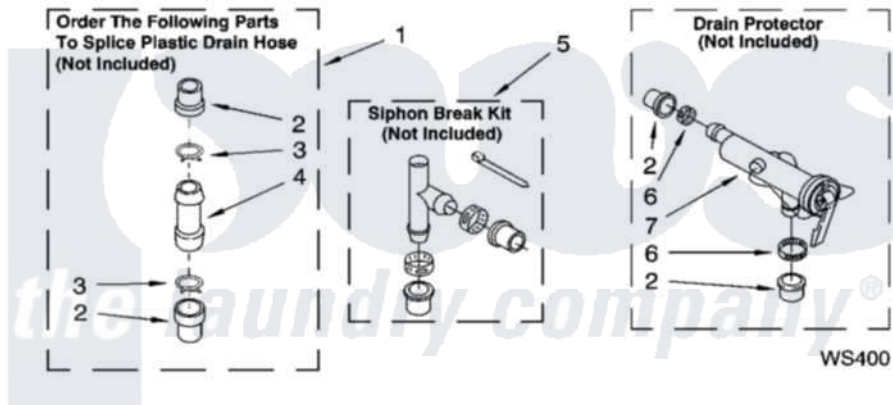

**WATER SYSTEM PARTS**

For Model: LSR7300PQ0  
(Designer White)

8180401

13

Whirlpool [Residential Whirlpool LSR7300PQ0 Washer Parts](#) Parts Diagram 09 - WATER SYSTEM PARTS  
Click on the part number to view part

Item	Original Part Number	Replaced By	Status	Part Description
1	<a href="#">285442</a>			Water System Parts
2	<a href="#">285321</a>			Water System Parts
3	370447	<a href="#">285655</a>		Clamp, Hose
4	<a href="#">16272</a>			Connector, Straight
5	<a href="#">285320</a>			Water System Parts
6	65349	<a href="#">285655</a>		Clamp, Hose
7	<a href="#">367031</a>			Water System Parts