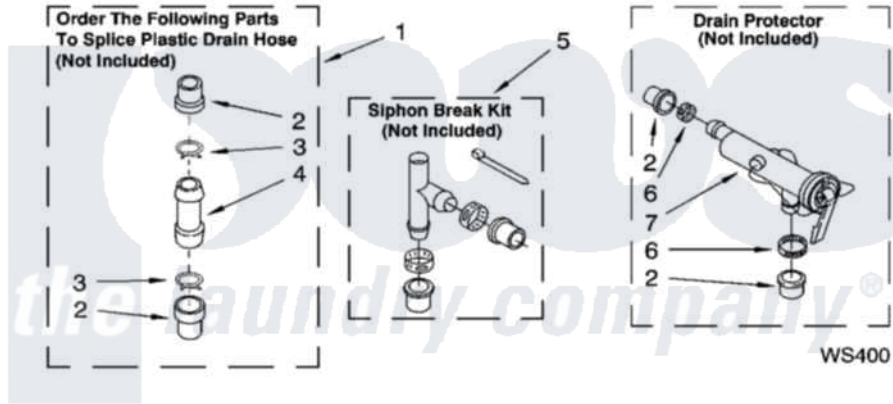

WATER SYSTEM PARTS

For Model: LSR7333PQ1
(Designer White)

8180671

13

Whirlpool [Residential Whirlpool LSR7333PQ1 Washer Parts](#) Parts Diagram 09 - WATER SYSTEM PARTS
Click on the part number to view part

Item	Original Part Number	Replaced By	Status	Part Description
1	285442			Water System Parts
2	285321			Water System Parts
3	370447	285655		Clamp, Hose
4	16272			Connector, Straight
5	285320			Water System Parts
6	65349	285655		Clamp, Hose
7	367031			Water System Parts