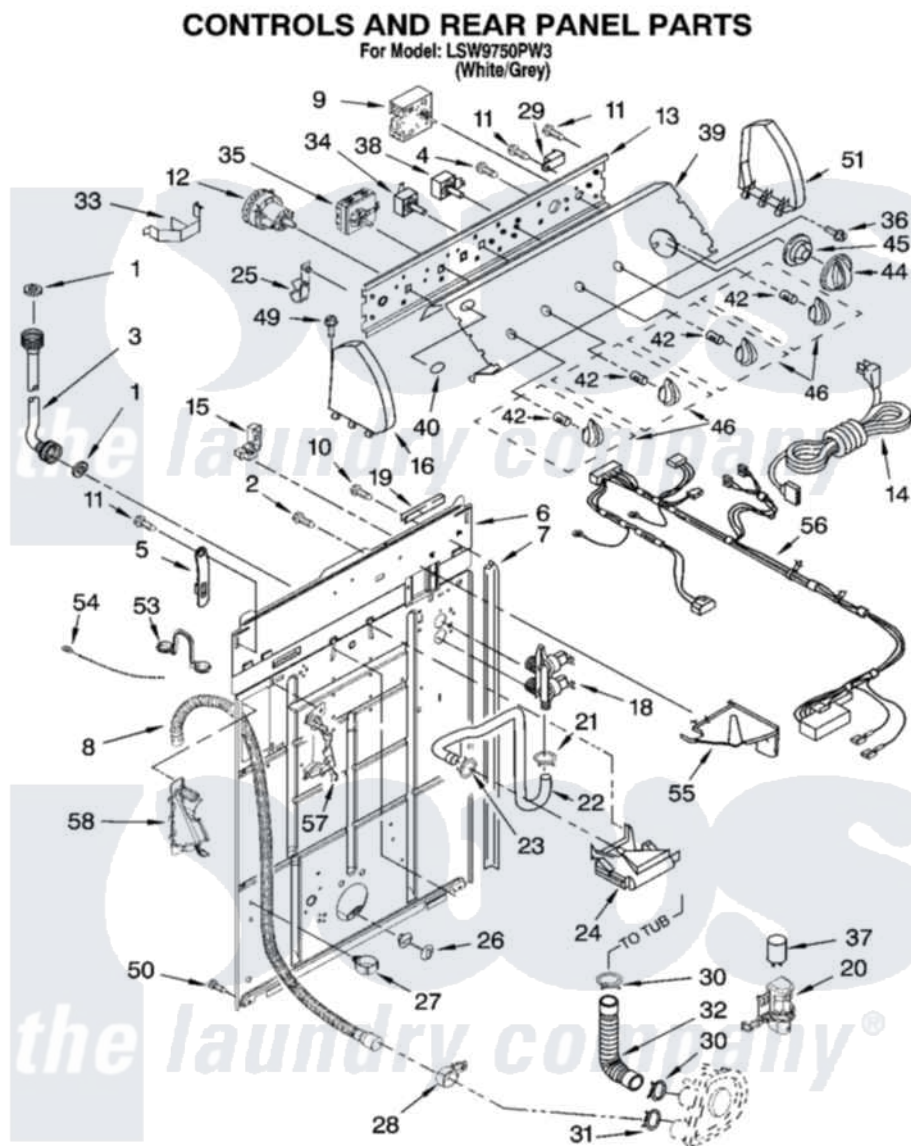

Whirlpool LSW9750PW3 02 - CONTROLS AND REAR PANEL PARTS

8180992

3

Whirlpool [Residential Whirlpool LSW9750PW3 Washer Parts](#) Parts Diagram 02 - CONTROLS AND REAR PANEL PARTS

[Click on the part number to view part](#)

Item	Original Part Number	Replaced By	Status	Part Description
1	3976300	16123		Washer Inlet-Hose Miscellaneous Parts Must be Ordered Separately.
2	9740848			Screw, Mixing Valve Mounting
3	8571377	89503		Hose-Inlet
"	8571378	89503		Hose-Inlet
4	3400073			Screw, Ground
5	8568314			Strap, Console
6	8318015			Panel, Rear
7	62747			Pad, Rear Panel
8	8559373	W10096921		Drain Hose Assembly
9	8557301			Timer, Control
10	3351614			Screw, Gearcase Cover Mounting
11	90767			Screw, 8A X 3/8 HeX Washer Head Tapping
12	8528337	W10339317		Switch-WL