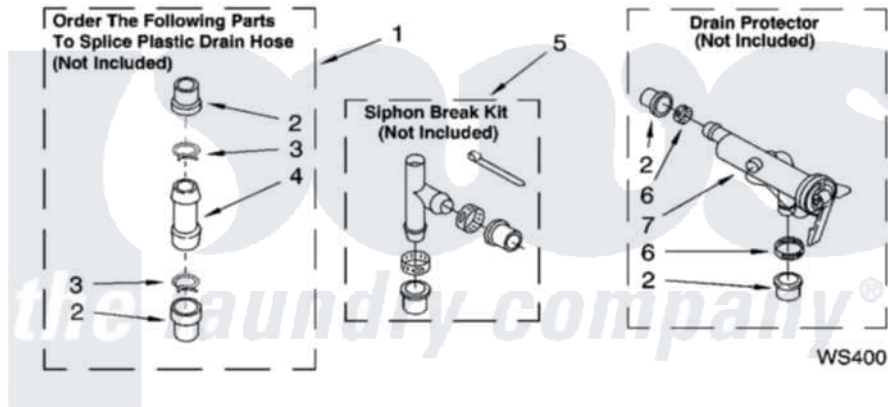

WATER SYSTEM PARTS

For Model: LSW9750PW3
(White/Grey)

8180992

11

Whirlpool [Residential Whirlpool LSW9750PW3 Washer Parts](#) Parts Diagram 07 - WATER SYSTEM PARTS
Click on the part number to view part

Item	Original Part Number	Replaced By	Status	Part Description
1	285442			Water System Parts
2	285321			Water System Parts
3	370447	285655		Clamp, Hose
4	16272			Connector, Straight
5	285320			Water System Parts
6	65349	285655		Clamp, Hose
7	367031			Water System Parts