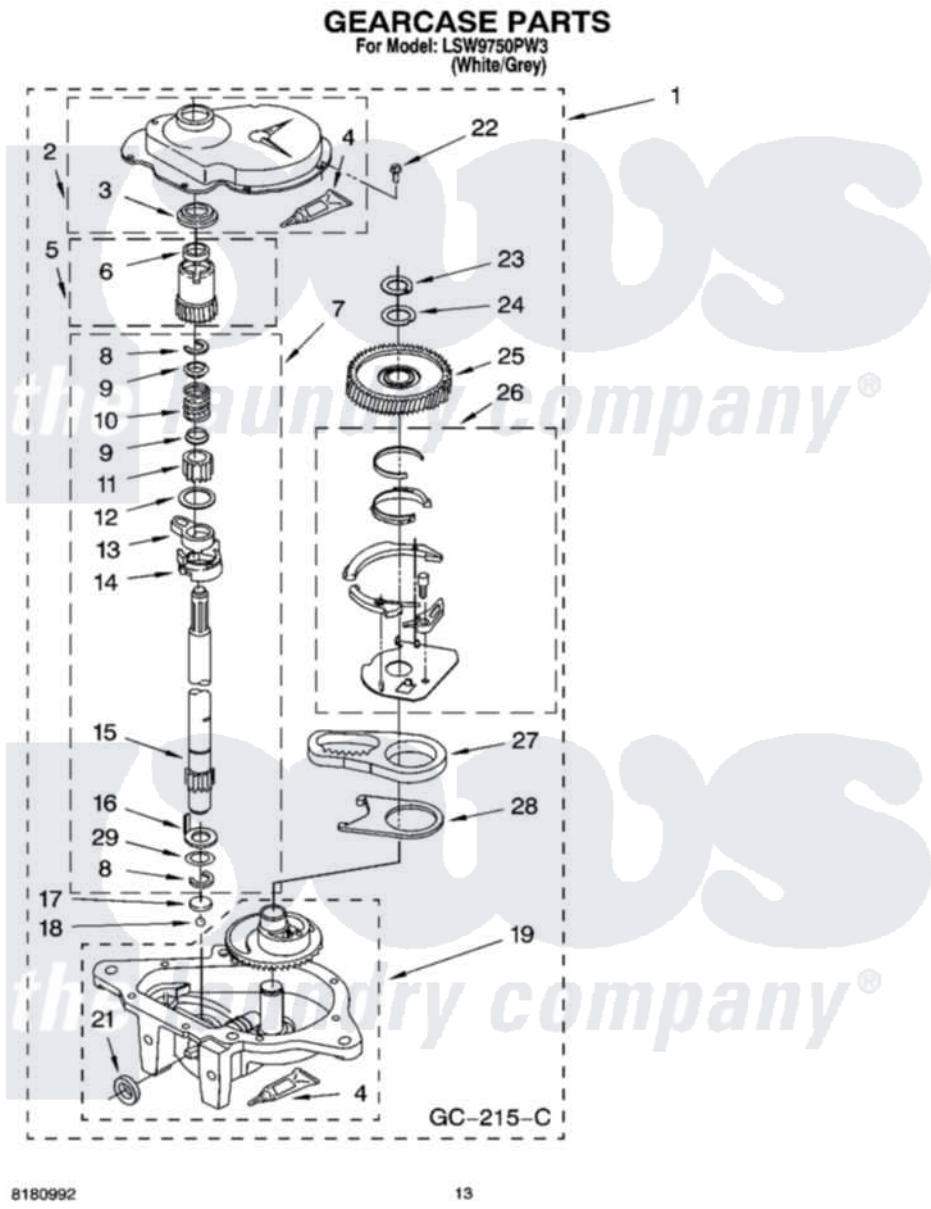

**Whirlpool LSW9750PW3 09 - GEARCASE PARTS, OPTIONAL PARTS  
(NOT INCLUDED)**

Whirlpool [Residential Whirlpool LSW9750PW3 Washer Parts](#) Parts Diagram 09 - GEARCASE PARTS, OPTIONAL PARTS (NOT INCLUDED)  
Click on the part number to view part

Item	Original Part Number	Replaced By	Status	Part Description
1	3360630	<a href="#">3360629</a>		Gearcase
2	<a href="#">285202</a>			Cover, Gearcase
3	<a href="#">3349985</a>			Seal, Gearcase Cover
4	<a href="#">285195</a>			Sealer Sealer, Gasket
5	63320	<a href="#">285362</a>		Gear and Pinion
6	<a href="#">356427</a>			Seal, Spin Pinion
7	<a href="#">389387</a>			Shaft, Agitator
8	90369		Not Available	Ring, Retaining (2)
9	<a href="#">62677</a>			Retainer, Spring
10	<a href="#">62676</a>			Spring, Agitator
11	63273	<a href="#">285509</a>		Shaft, Agitator
12	<a href="#">62619</a>			Washer, Agitator Gear
13	62580	<a href="#">285206</a>		Cam-Agitator
14	62581	<a href="#">285206</a>		Cam-Agitator
15	<a href="#">285509</a>			Shaft, Agitator