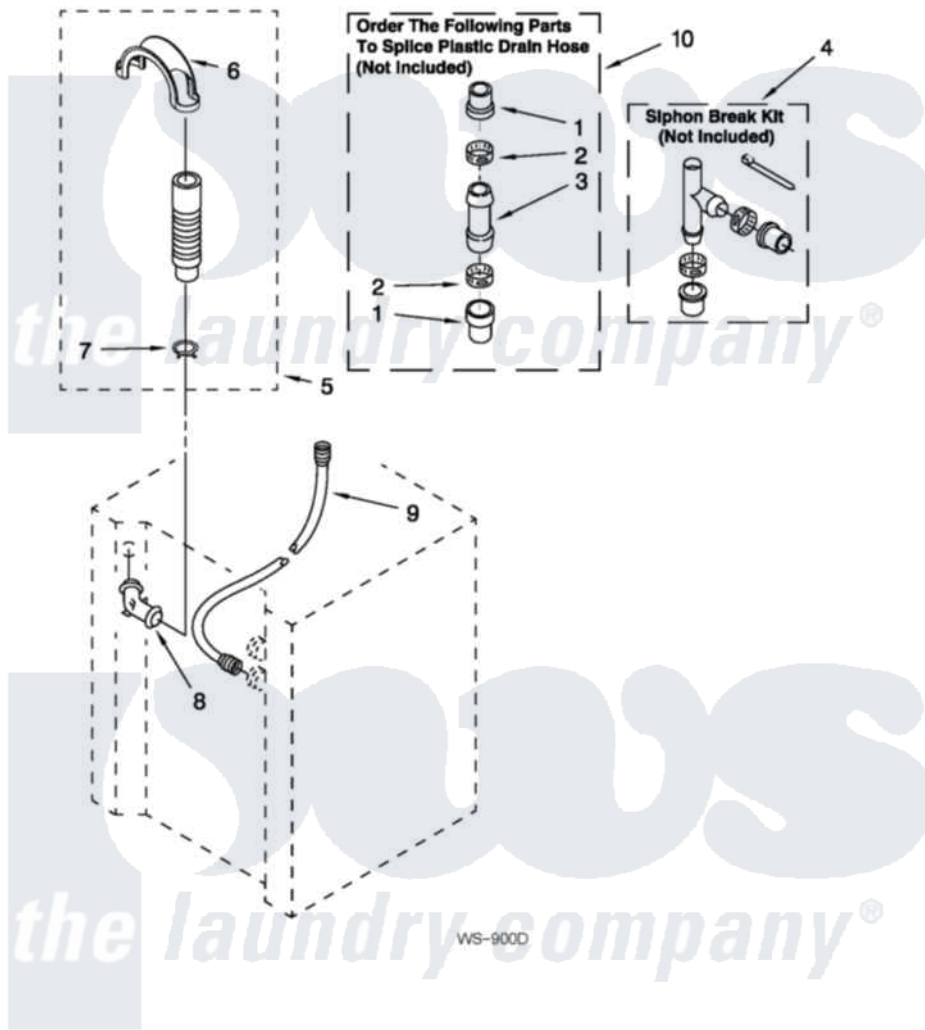

Whirlpool LTG5243DQB 11 - WATER SYSTEM PARTS

WATER SYSTEM PARTS

For Model: LTG6243DQB
(Designer White)

FOR ORDERING INFORMATION REFER TO PARTS PRICE LIST

14

W10476313

Whirlpool Residential Whirlpool LTG5243DQB Washer/Dryer Parts Parts Diagram 11 - WATER SYSTEM PARTS
Click on the part number to view part

Item	Original Part Number	Replaced By	Status	Part Description
1	285321			Water System Parts
2	65349	285655		Clamp, Hose
3	16272			Connector, Straight
NI	285320			Water System Parts
5	661575	285664		Hose
"	W10108350			Hose, Corrugated Plastic Drain
NI	661577	285666		Hose
6	8577378			U-Bend, Drain Hose
7	3357331			Clamp, Drain
8	356739	8557915		Connector, Hose
9	3354858	89503		Hose-Inlet
10	285442			Water System Parts