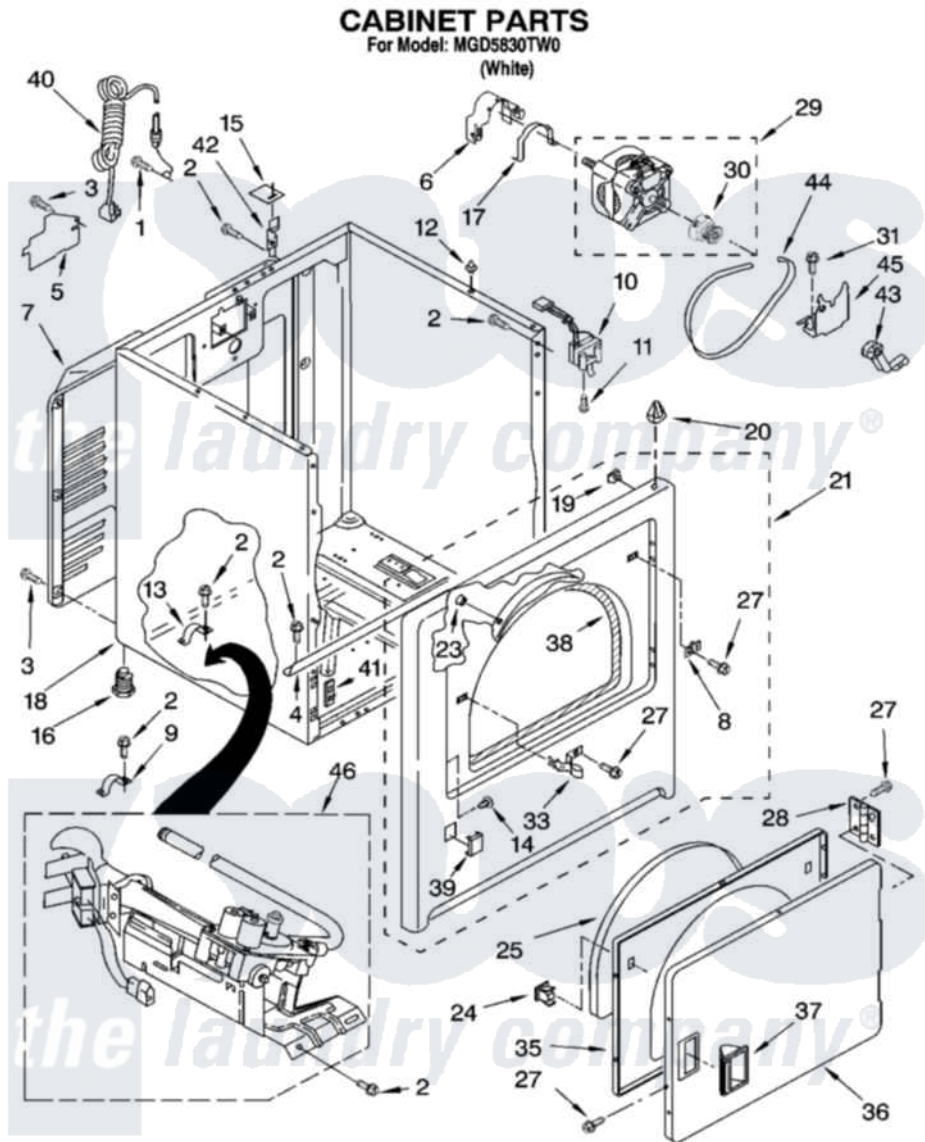

Whirlpool MGD5830TW0 02 - CABINET PARTS

IMPORTANT: All Part Numbers Listed Are Whirlpool Numbers. Source Parts Through Whirlpool.

W10118322

3

Whirlpool [Residential Whirlpool MGD5830TW0 Dryer Parts](#) Parts Diagram 02 - CABINET PARTS

[Click on the part number to view part](#)

Item	Original Part Number	Replaced By	Status	Part Description
1	697776	4331106		Screw, No.10-32 X 7/16
2	343641	681414		Screw, 10AB X 1/2
3	693995			Screw, Hex Head
4	8541400			Bracket, Cabinet
5	3396795			Cover, Terminal Block
6	3404162			Clamp, Motor
7	3396805	280043		Panel-Rear
8	3403630			Plug, Strike Hole
9	3980175			Clamp, Elbow
10	3406107			Door Switch Assembly
11	697773	3395530		Screw
12	98669			Lock, Front Top
13	341029			Clamp, Pipe Door Spring
14	3404413			Plug, Hinge Hole
15	18849			Pad, Top Hinge
16	3392100	49621		Feet-Leveling

"	279810		Foot-Optional
17	660658		Clamp, Motor Mounting 343481 685441
18	8530603	8533643	Cabinet
19	98234		Clip, U-Bend
20	18776		Lock, Front Top
21	3403447	279854	Panel
23	685203	279220	Clip
24	3389441		Door Catch Assembly
25	3405246		Seal, Door Push-To-Start
27	342055	488627	Screw
28	3405514	W10362431	Hinge And Pin Assembly
29	8066206	279827	Motor-Drve
30	8066184		Pulley, Motor
31	3400500		Bolt, 3405245 5/16-18 X 3/4
33	3403431		Strike, Panel
35	3402341		Door, Inner
36	3402335		Door, Front
37	8565970		Handle, Door
38	3406129		Seal And Bearing Assembly
39	3394975		Plug, Front Panel
40	344020	3401402	Cord, Power
41	3394083		Clip, Front Panel
42	8066217		Hinge, Top
43	691366		Idler And Pulley Assembly
44	8066065	341241	Belt
45	348780		Base, Motor
46	8318272	W10465748	Burner-Gas