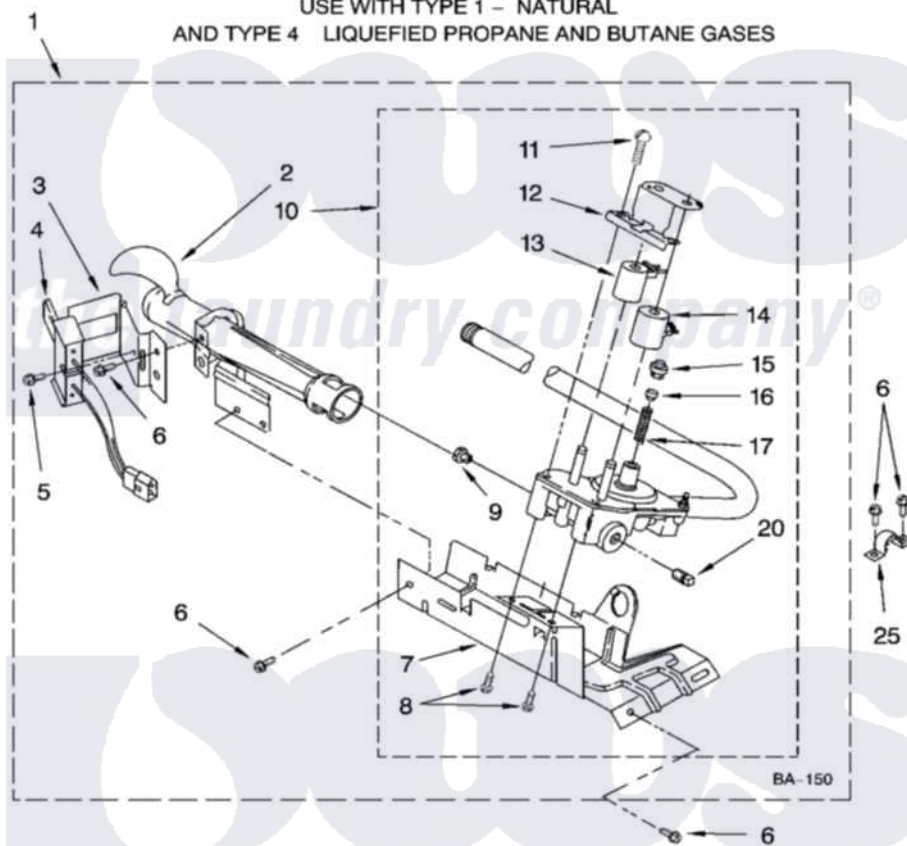

**Whirlpool MGD5830TW0 04 - 8318272 BURNER ASSEMBLY, OPTIONAL PARTS (NOT INCLUDED)**

**8318272 BURNER ASSEMBLY**

For Model: MGD5830TW0

(White)

USE WITH TYPE 1 - NATURAL  
AND TYPE 4 LIQUEFIED PROPANE AND BUTANE GASES

IMPORTANT: All Part Numbers Listed Are Whirlpool Numbers. Source Parts Through Whirlpool.

W10118322

7

Whirlpool [Residential Whirlpool MGD5830TW0 Dryer Parts](#) Parts Diagram 04 - 8318272 BURNER ASSEMBLY, OPTIONAL PARTS (NOT INCLUDED).  
Click on the part number to view part

Item	Original Part Number	Replaced By	Status	Part Description
1	8318272	<a href="#">W10465748</a>		Burner-Gas
2	688617	<a href="#">693140</a>		Burner
3	<a href="#">694298</a>			Bracket, Ignitor
4	686590	<a href="#">279311</a>		Ignitor
5	<a href="#">3393909</a>			Screw, 8-32 X 7/8
6	343641	<a href="#">681414</a>		Screw, 10AB X 1/2
7	693986			Base, Burner
8	<a href="#">3387057</a>			Screw, 10-16 X 1/2 Orifice, Burner
9	<a href="#">234826</a>			Orifice, Burner Type 1
"	<a href="#">229742</a>			Orifice, Burner
"	<a href="#">234868</a>			Orifice, Burner
10	8318277	<a href="#">W10337269</a>		Valve-Gas
11	<a href="#">694421</a>			Screw, Bracket Mounting
12	<a href="#">694538</a>			Bracket, Shunt