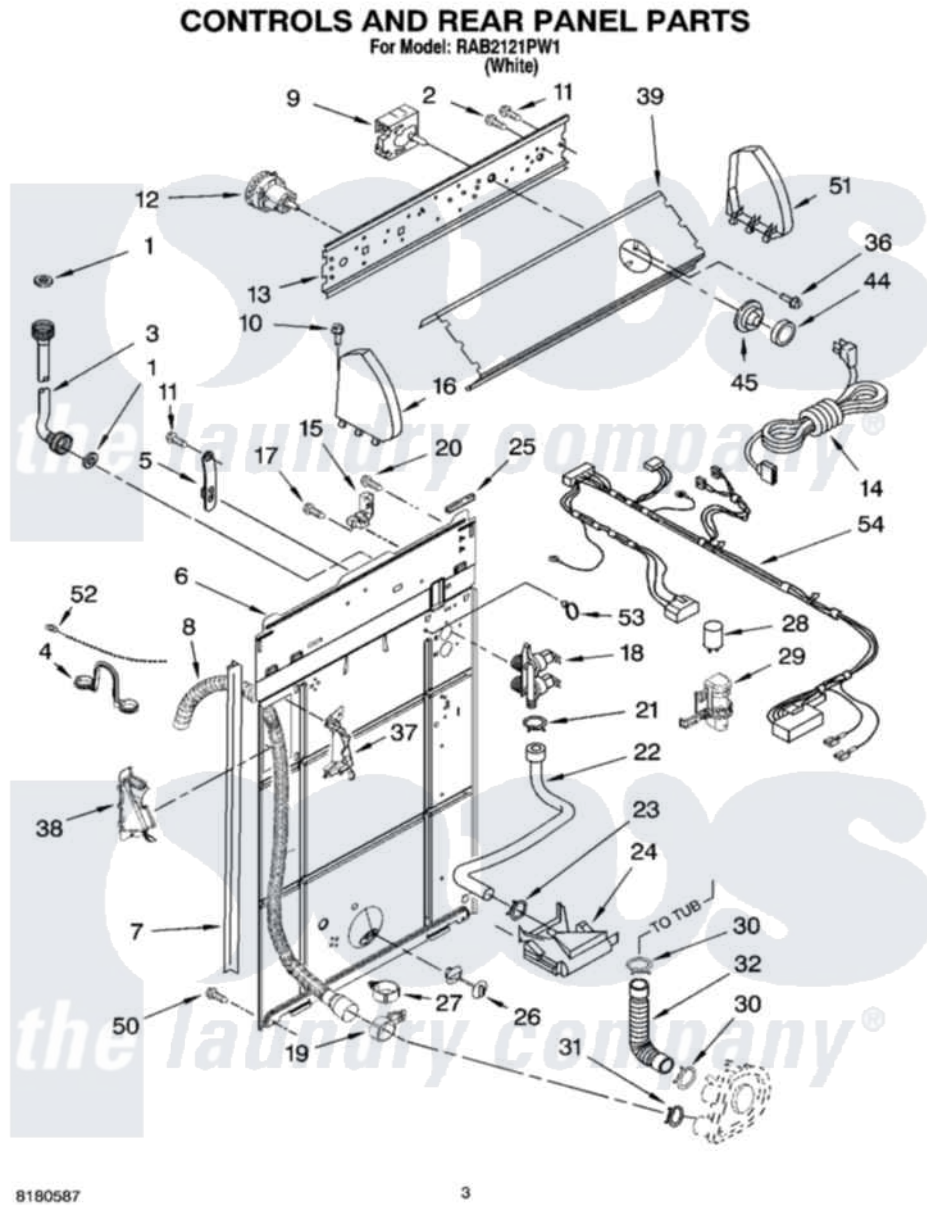

Whirlpool RAB2121PW1 02 - CONTROL AND REAR PANEL PARTS

8180587

3

Whirlpool Residential Whirlpool RAB2121PW1 Washer Parts Parts Diagram 02 - CONTROL AND REAR PANEL PARTS
Click on the part number to view part

Item	Original Part Number	Replaced By	Status	Part Description
1	3976300	16123		Washer Inlet-Hose Miscellaneous Parts Must be Ordered Separately.
2	3400073			Screw, Ground
3	8571377	89503		Hose-Inlet
"	8571378	89503		Hose-Inlet
4	8541672	8577378		U-Bend, Drain Hose
5	8318255	8568314		Strap, Console
6	8541686			Panel, Rear
7	62747			Pad, Rear Panel
8	8559373	W10096921		Drain Hose Assembly
9	8546681			Timer, Control
10	388326			Screw, 8-18 X 1.25
11	90767			Screw, 8A X 3/8 HeX Washer Head Tapping
12	3366850	W10339316		Switch-WL
13	3948814			Bracket, Control

14	661661	285800	Cord-Power
15	3952821	285777	Relief-Str
16	8274438	279961	Endcap
17	9740848		Screw, Mixing Valve Mounting
18	3955673	285805	Valve-Inlet
19	8541668		Clamp, Hose
20	3351614		Screw, Gearcase Cover Mounting
21	301958	596669	Clamp, Manifold
22	8541607	3357328	Hose, Vacuum Break
23	370450	596669	Clamp, Manifold
24	3347034		Break, Vacuum
25	303294	3367669	Protector, Edge
26	8519200		Support, Rear Panel
27	8541667		Clamp, Hose
28	8318046		Clip, Capacitor
29	661606	8572717	Capacitor, Motor Start
30	3363366	616099	Clamp
31	8317496	285655	Clamp, Hose
32	3951449	285871	Hose
36	3400818		Screw, Timer Mounting
37	8541669		Bucket, Drain Hose
"	BLANK	Not Available	(Left Half)
38	8541658		Bucket, Drain Hose
"	BLANK	Not Available	(Right Half)
39	3956972		Panel, Console
44	8274391	3957823	Knob, Timer
45	8274394	3957843	Dial, Timer
50	62863	3390631	Screw, 10-16 X 3/8
51	8274435	279961	Endcap
52	3347868	W10339879	Tie, Cable
53	8559320		Restraint, Hose
54	3957027		Harness, Wiring