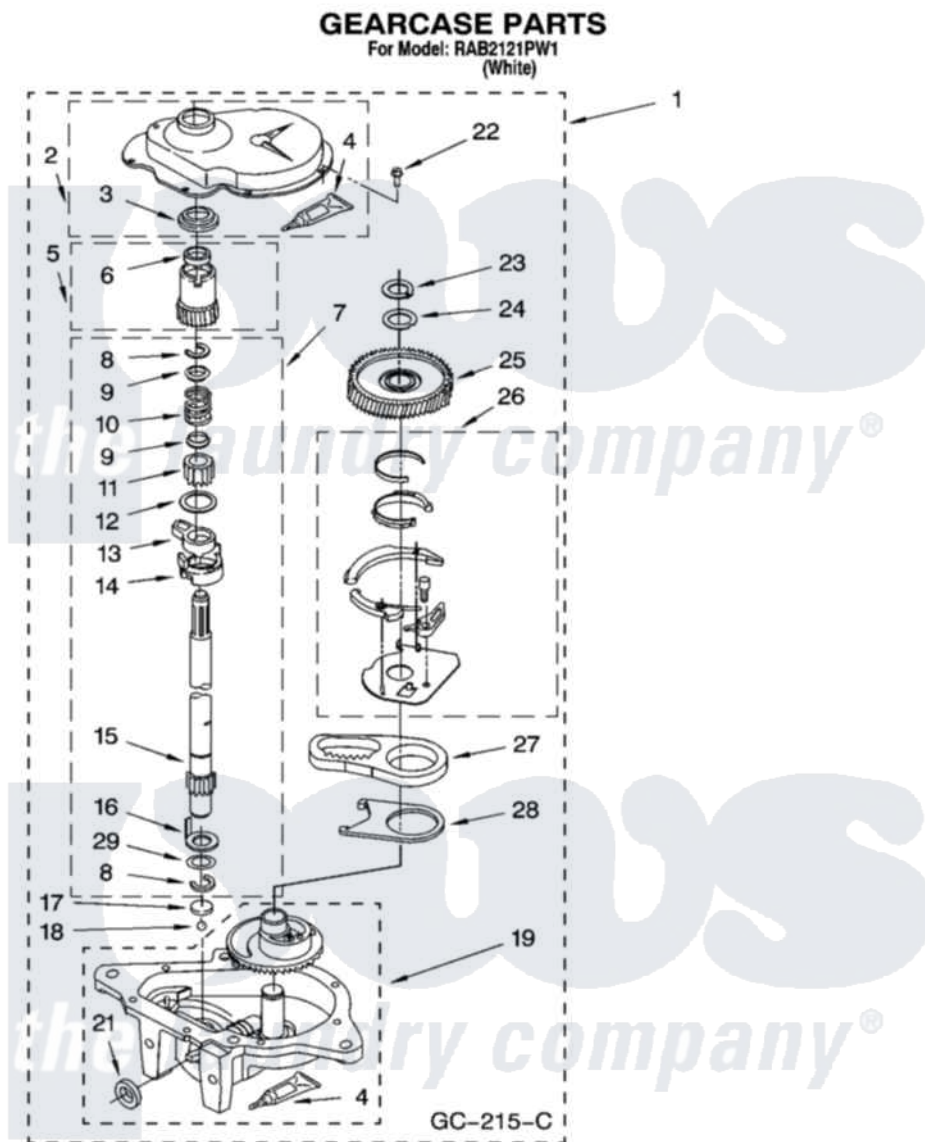

Whirlpool RAB2121PW1 08 - GEARCASE PARTS

12

8180587

Whirlpool [Residential Whirlpool RAB2121PW1 Washer Parts](#) Parts Diagram 08 - GEARCASE PARTS
Click on the part number to view part

Item	Original Part Number	Replaced By	Status	Part Description
1	3360630	3360629		Gearcase
2	285202			Cover, Gearcase
3	3349985			Seal, Gearcase Cover
4	285195			Sealer Sealer, Gasket
5	63320	285362		Gear and Pinion
6	356427			Seal, Spin Pinion
7	389387			Shaft, Agitator
8	90369		Not Available	Ring, Retaining (2)
9	62677			Retainer, Spring
10	62676			Spring, Agitator
11	63273	285509		Shaft, Agitator
12	62619			Washer, Agitator Gear
13	62580	285206		Cam-Agitator
14	62581	285206		Cam-Agitator
15	285509			Shaft, Agitator
16	62618			Washer, Cam Thrust

17	16018	285205	Bearing
18	85529	285205	Bearing
19	389230	285515	Gearcase
21	285352		Seal Kit, Thrust Plug
22	3351614		Screw, Gearcase Cover Mounting
23	3362552	285765	Ring-Retr
24	285735	285766	Washer Kit, Thrust
25	62570	285362	Gear and Pinon
26	388253	999516	Shelf-Glas
27	3349296	8546456	Rack, Connecting
28	62621		Actuator, Shift
29	388815		Washer, Intermediate 1 3976263 Miscellaneous Parts Bag 2 3976300 Washer, Inlet Hose 3 3366913 Clamp, Hose