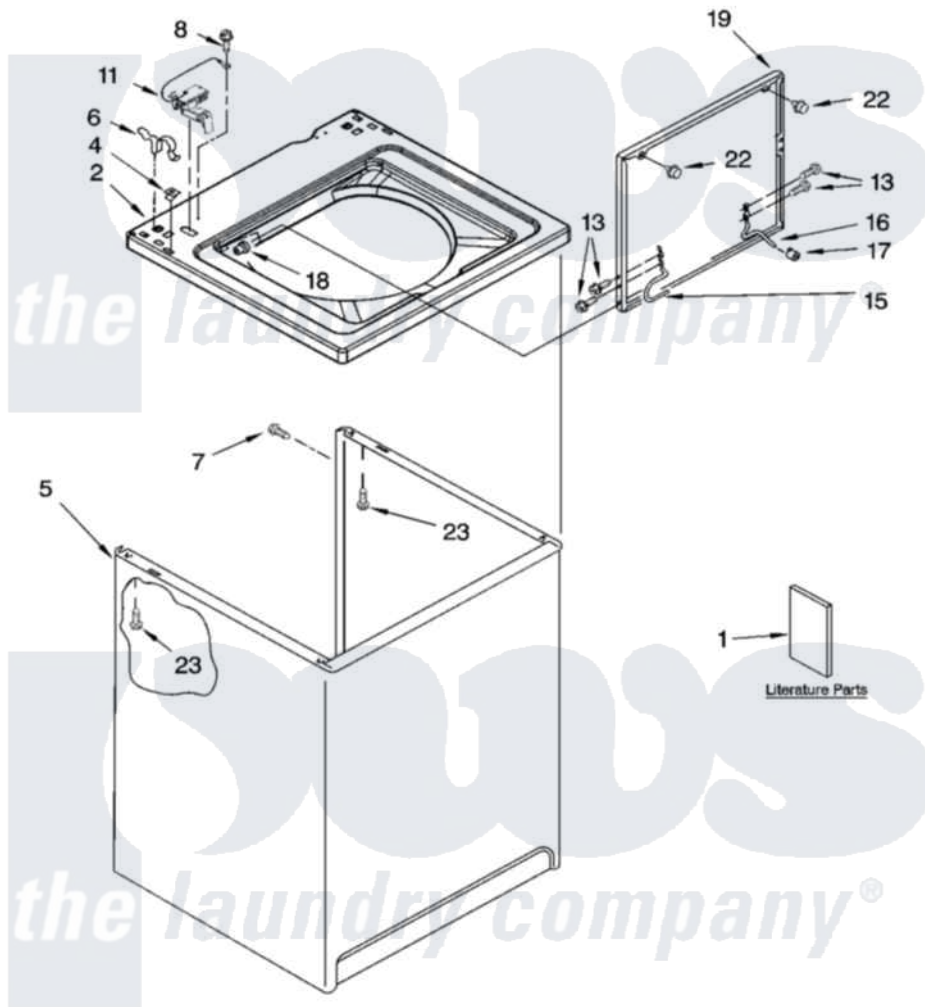

Whirlpool RAB2121PW3 01 - TOP AND CABINET PARTS

TOP AND CABINET PARTS

For Model: RAB2121PW3
(White)

AUTOMATIC
WASHER

11-05 Litho in U.S.A. (drd)

1

Part No. 8181015

Whirlpool [Residential Whirlpool RAB2121PW3 Washer Parts](#) Parts Diagram 01 - TOP AND CABINET PARTS

[Click on the part number to view part](#)

Item	Original Part Number	Replaced By	Status	Part Description
1	3958075		Not Available	Installation Instructions
"	8578234		Not Available	Use & Care Guide
"	3955913		Not Available	Feature Sheet
"	8546684		Not Available	Wiring Diagram
"	3957471		Not Available	Energy Guide
2	8541621			Top
4	357213			Nut, Push-In
5	63128			Cabinet
6	62780			Clip, Top And Cabinet And Rear Panel
7	3357011	308685		Side Trim)
8	3351614			Screw, Gearcase Cover Mounting
11	8318084			Switch, Lid
13	3351355	W10119828		Screw, Lid Hinge Mounting
15	8318088			Hinge, Lid
16	54583			Hinge, Lid

17	19119		Bumper, Lid Hinge
18	21258		Bearing, Lid Hinge
19	8542382	W10193857	Lid
22	9724509		Bumper, Lid
23	3390631		Screw, 10-16 X 3/8