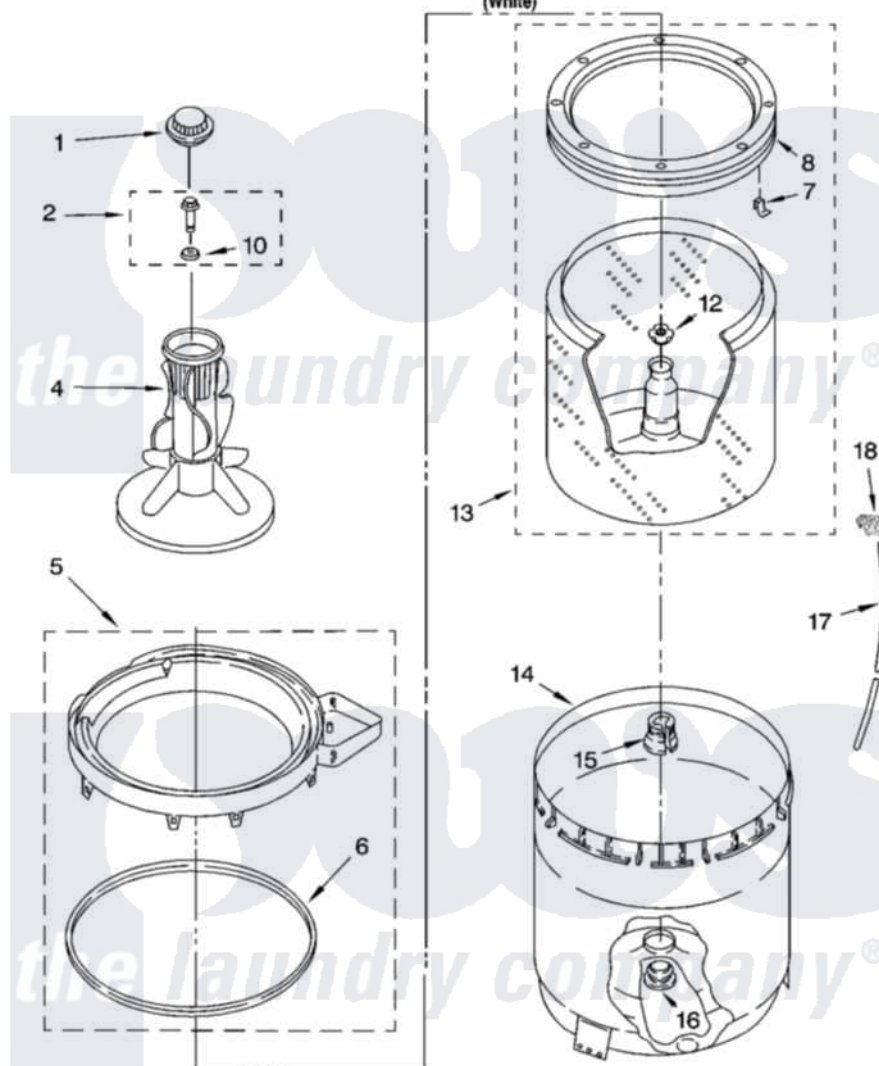

Whirlpool RAB2121PW3 03 - AGITATOR, BASKET AND TUB PARTS

AGITATOR, BASKET AND TUB PARTS

For Model: RAB2121PW3

(White)

8181015

5

Whirlpool [Residential Whirlpool RAB2121PW3 Washer Parts](#) Parts Diagram 03 - AGITATOR, BASKET AND TUB PARTS

[Click on the part number to view part](#)

Item	Original Part Number	Replaced By	Status	Part Description
1	3355758			Cap, Agitator
2	358237			Screw And Washer
4	3350151	285622		Agitator
5	3360611			Tub Ring And Gasket Assembly
6	3359586			Gasket, Tub Ring
7	8519815			Clip, Balance Ring
8	3956205			Balance Ring
10	3949550			Washer
12	21366			Nut, Spanner
13	3956206	3956207		Basket And Balance Ring
14	63125			Tub
15	389140			Tub Block, Basket Drive
16	383727			Gasket, Centerpod
17	3363657	353244		Hose, Pressure Switch
18	2219077			Clip, Pressure Switch Hose