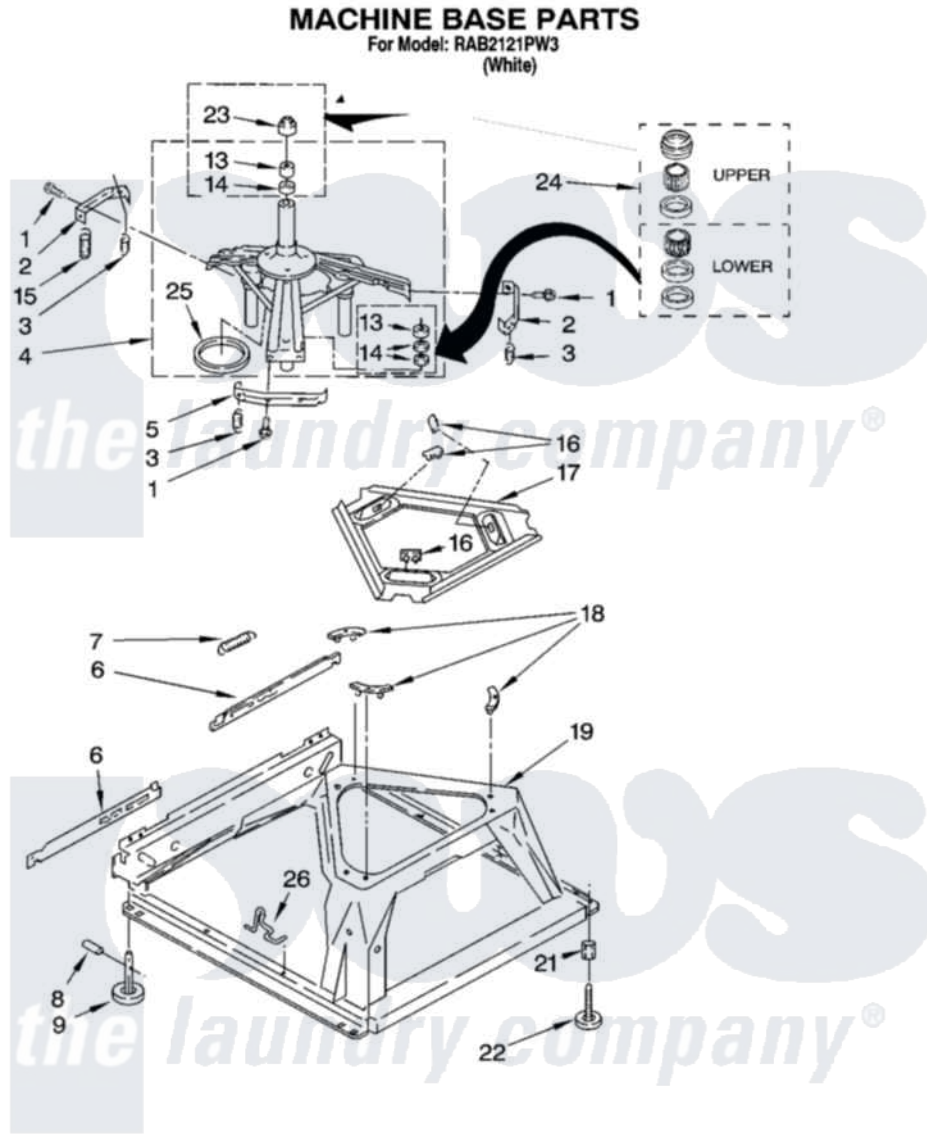

Whirlpool RAB2121PW3 05 - MACHINE BASE PARTS

8

8181015

Whirlpool Residential Whirlpool RAB2121PW3 Washer Parts Parts Diagram 05 - MACHINE BASE PARTS
Click on the part number to view part

Item	Original Part Number	Replaced By	Status	Part Description
1	3400076			Screw, Bracket Mounting
2	64067			Bracket, Spring Outer
3	63907			Spring, Suspension
4	8575214	280184		Support
5	64065			Bracket, Spring Outer
6	63138			Link, Leveling Mechanism
7	62597	8316845		Spring
8	62837			Pin, Knurled
9	62596	285244		Feet-Leveling
13	8546455			Bearing, Centerpost
14	357409	359449		Seal, Agitator Shaft
15	8534035	285901		Spring
16	62568	285219		Pad
17	3946509			Plate, Suspension
18	3363660	285744		Pad
19	3349337	285459		Base

21	3359452		Nut, Lock
22	389102	W10001130	Foot, Leveling
23	8577376		Seal, Centerpost
24	285203		Centerpost Bearing Kit
25	63134		Ring, Sound Deadening
26	63806	W10145155	Retainer, Suspension Spring