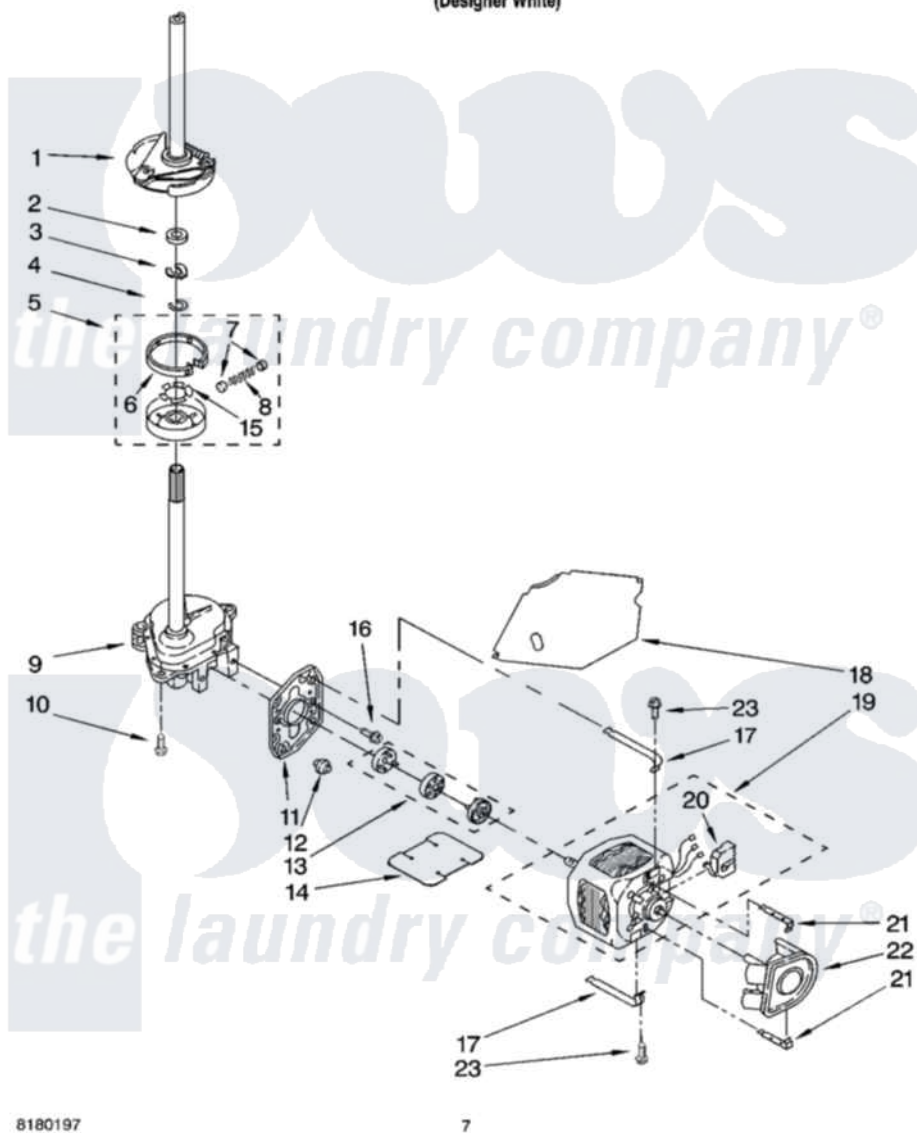

# Whirlpool RAS6233KQ2 04 - BRAKE, CLUTCH, GEARCASE, MOTOR AND PUMP PARTS

## BRAKE, CLUTCH, GEARCASE, MOTOR AND PUMP PARTS

For Model: RAS6233KQ2  
(Designer White)

Whirlpool [Residential Whirlpool RAS6233KQ2 Washer Parts](#) Parts Diagram 04 - BRAKE, CLUTCH, GEARCASE, MOTOR AND PUMP PARTS  
Click on the part number to view part

Item	Original Part Number	Replaced By	Status	Part Description
1	388952	<a href="#">285792</a>		Basketdrive
2	<a href="#">63292</a>			Washer, Spin Tube Thrust
3	62697	<a href="#">W10080230</a>		Ring, Spin Tube Support
4	63283	<a href="#">285353</a>		Ring
5	3951311	<a href="#">285785</a>		Clutch
6	3951308	<a href="#">285790</a>		Lining
7	<a href="#">62646</a>			Cap, Clutch Spring
8	<a href="#">3946792</a>			Spring And Damper Assembly
9	3360630	<a href="#">3360629</a>		Gearcase
10	3357334	<a href="#">3400516</a>		Screw Anti-Rattle
11	<a href="#">62611</a>			Plate, Motor Mount To Gearcase
12	<a href="#">62691</a>			Grommet, Motor
13	285753	<a href="#">285753A</a>		Coupling
14	<a href="#">3946532</a>			Shield, Motor

15	<a href="#">3355454</a>		Clip, Main Drive
16	<a href="#">3400516</a>		Screw Anti-Rattle
17	3349637	<a href="#">W10086010</a>	Retainer, Motor
18	<a href="#">3362089</a>		Shield, Tub To Motor
19	8528158	<a href="#">661600</a>	Motor, Main Drive
20	<a href="#">3952056</a>		Switch, Main Drive Motor
21	<a href="#">8546127</a>		Retainer, Pump
22	<a href="#">3363394</a>		Pump
23	3387485	<a href="#">273556</a>	Screw, 10-16 X 5/8