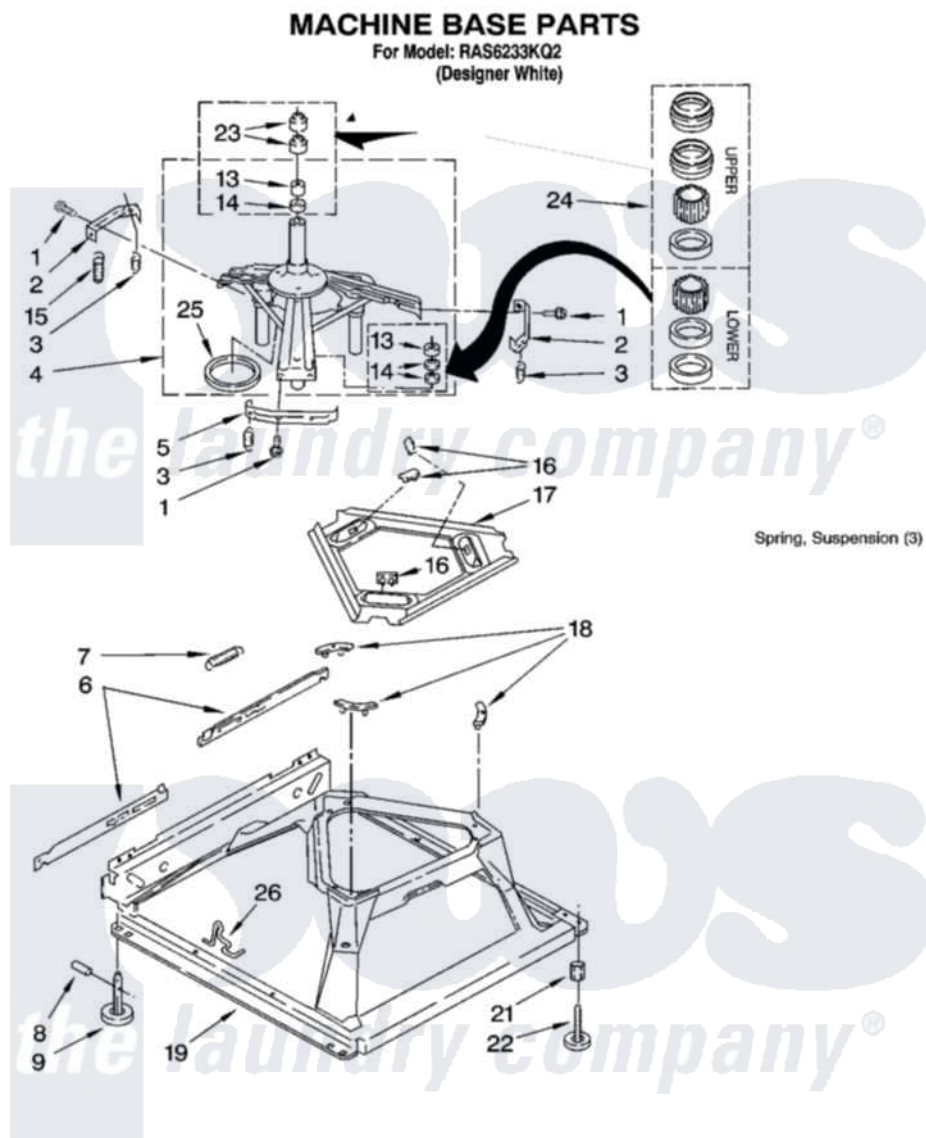

Whirlpool RAS6233KQ2 05 - MACHINE BASE PARTS

8

6180197

Whirlpool Residential Whirlpool RAS6233KQ2 Washer Parts Parts Diagram 05 - MACHINE BASE PARTS
Click on the part number to view part

Item	Original Part Number	Replaced By	Status	Part Description
1	3400076			Screw, Bracket Mounting
2	64067			Bracket, Spring Outer
3	63907			Spring, Suspension
4	3362087	280184		Support
5	64065			Bracket, Spring Outer
6	63466			Link, Leveling Mechanism
7	62597	8316845		Spring
8	62837			Pin, Knurled
9	62596	285244		Feet-Leveling
13	3347047	8546455		Bearing, Centerpost
14	357409	359449		Seal, Agitator Shaft
15	388492	W10250667		Spring, Counterweight
16	62568	285219		Pad
17	3946509			Plate, Suspension
18	3363660	285744		Pad
19	3946512	285771		Base

21	3359452		Nut, Lock
22	389102	W10001130	Foot, Leveling
23	356934	8577376	Seal, Centerpost
24	285203		Centerpost Bearing Kit
25	63134		Ring, Sound Deadening
26	63806	W10145155	Retainer, Suspension Spring