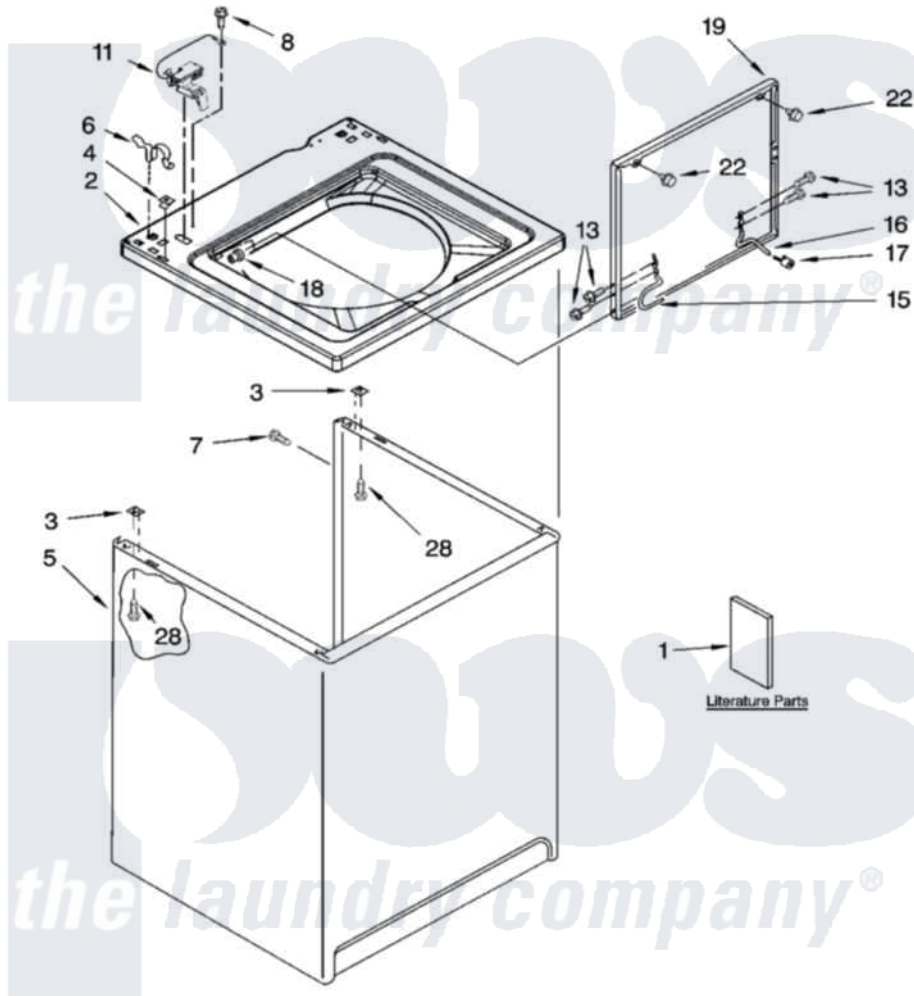

# Whirlpool RAS6233PQ0 01 - TOP AND CABINET PARTS

## TOP AND CABINET PARTS

For Model: RAS6233PQ0  
(Designer White)

AUTOMATIC  
WASHER

05-04 Litho in U.S.A. (drd)

1

Part No. 8180380

Whirlpool Residential Whirlpool RAS6233PQ0 Washer Parts Parts Diagram 01 - TOP AND CABINET PARTS  
Click on the part number to view part

Item	Original Part Number	Replaced By	Status	Part Description
1	LIT3956025		Not Available	Literature Parts (Installation Instructions)
"	LIT3955913		Not Available	Feature Sheet
"	<a href="#">LIT3955872</a>			Literature Parts
"	LIT3956356		Not Available	Literature Parts (Energy Guide)
"	LIT8541941		Not Available	Literature Parts (Wiring Diagram)
2	<a href="#">8318068</a>			Top
3	62750			Spacer, Cabinet To Top (4)
4	<a href="#">357213</a>			Nut, Push-In
5	<a href="#">63424</a>			Cabinet
6	<a href="#">62780</a>			Clip, Top And Cabinet And Rear Panel
7	3357011	<a href="#">308685</a>		Side Trim )
8	<a href="#">3351614</a>			Screw, Gearcase Cover Mounting
11	<a href="#">8318084</a>			Switch, Lid
13	3351355	<a href="#">W10119828</a>		Screw, Lid Hinge Mounting

15	<a href="#">8318088</a>		Hinge, Lid
16	<a href="#">54583</a>		Hinge, Lid
17	<a href="#">19119</a>		Bumper, Lid Hinge
18	<a href="#">21258</a>		Bearing, Lid Hinge
19	8542382	<a href="#">W1019385Z</a>	Lid
22	<a href="#">9724509</a>		Bumper, Lid
28	<a href="#">3390631</a>		Screw, 10-16 X 3/8