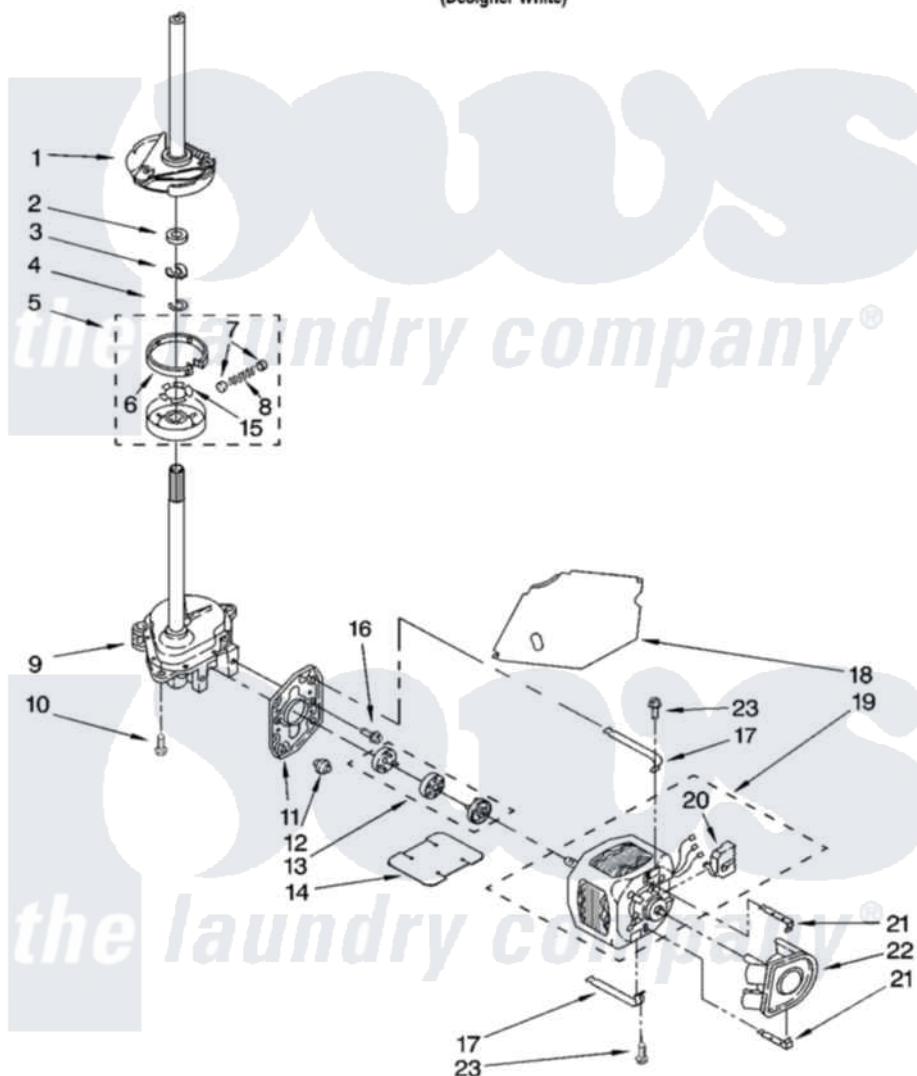

# Whirlpool RAS6233PQ0 04 - BRAKE, CLUTCH, GEARCASE, MOTOR AND PUMP PARTS

## BRAKE, CLUTCH, GEARCASE, MOTOR AND PUMP PARTS

For Model: RAS6233PQ0  
(Designer White)

8180380

7

Whirlpool [Residential Whirlpool RAS6233PQ0 Washer Parts](#) Parts Diagram 04 - BRAKE, CLUTCH, GEARCASE, MOTOR AND PUMP PARTS  
Click on the part number to view part

Item	Original Part Number	Replaced By	Status	Part Description
1	388952	<a href="#">285792</a>		Basketdrive
2	<a href="#">63292</a>			Washer, Spin Tube Thrust
3	62697	<a href="#">W10080230</a>		Ring, Spin Tube Support
4	63283	<a href="#">285353</a>		Ring
5	3951311	<a href="#">285785</a>		Clutch
6	3951308	<a href="#">285790</a>		Lining
7	<a href="#">62646</a>			Cap, Clutch Spring
8	<a href="#">3946792</a>			Spring And Damper Assembly
9	3360630	<a href="#">3360629</a>		Gearcase
10	3357334	<a href="#">3400516</a>		Screw Anti-Rattle
11	<a href="#">62611</a>			Plate, Motor Mount To Gearcase
12	<a href="#">62691</a>			Grommet, Motor
13	285753	<a href="#">285753A</a>		Coupling
14	<a href="#">3946532</a>			Shield, Motor

15	<a href="#">3355454</a>		Clip, Main Drive
16	<a href="#">3400516</a>		Screw Anti-Rattle
17	3349637	<a href="#">W10086010</a>	Retainer, Motor
18	<a href="#">3362089</a>		Shield, Tub To Motor
19	8528158	<a href="#">661600</a>	Motor, Main Drive
20	<a href="#">3952056</a>		Switch, Main Drive Motor
21	<a href="#">8546127</a>		Retainer, Pump
22	<a href="#">3363394</a>		Pump
23	3387485	<a href="#">273556</a>	Screw, 10-16 X 5/8