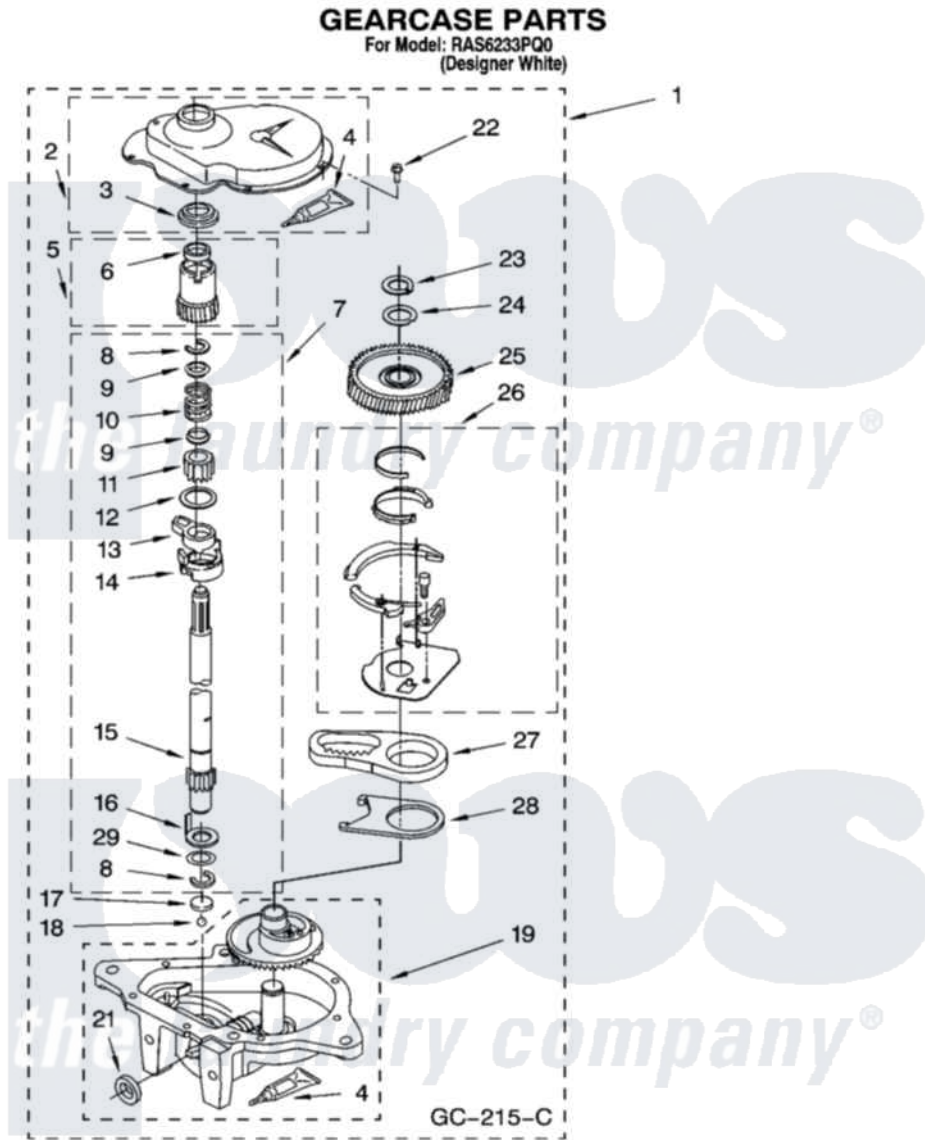

# Whirlpool RAS6233PQ0 08 - GEARCASE PARTS

12

8180380

Whirlpool [Residential Whirlpool RAS6233PQ0 Washer Parts](#) Parts Diagram 08 - GEARCASE PARTS  
Click on the part number to view part

Item	Original Part Number	Replaced By	Status	Part Description
1	3360630	<a href="#">3360629</a>		Gearcase
2	<a href="#">285202</a>			Cover, Gearcase
3	<a href="#">3349985</a>			Seal, Gearcase Cover
4	<a href="#">285195</a>			Sealer Sealer, Gasket
5	63320	<a href="#">285362</a>		Gear and Pinion
6	<a href="#">356427</a>			Seal, Spin Pinion
7	<a href="#">389387</a>			Shaft, Agitator
8	90369		Not Available	Ring, Retaining (2)
9	<a href="#">62677</a>			Retainer, Spring
10	<a href="#">62676</a>			Spring, Agitator
11	63273	<a href="#">285509</a>		Shaft, Agitator
12	<a href="#">62619</a>			Washer, Agitator Gear
13	62580	<a href="#">285206</a>		Cam-Agitator
14	62581	<a href="#">285206</a>		Cam-Agitator
15	<a href="#">285509</a>			Shaft, Agitator
16	<a href="#">62618</a>			Washer, Cam Thrust

17	16018	<a href="#">285205</a>	Bearing
18	85529	<a href="#">285205</a>	Bearing
19	389230	<a href="#">285515</a>	Gearcase
21	<a href="#">285352</a>		Seal Kit, Thrust Plug
22	<a href="#">3351614</a>		Screw, Gearcase Cover Mounting
23	3362552	<a href="#">285765</a>	Ring-Retr
24	285735	<a href="#">285766</a>	Washer Kit, Thrust
25	62570	<a href="#">285362</a>	Gear and Pinon
26	388253	<a href="#">999516</a>	Shelf-Glas
27	3349296	<a href="#">8546456</a>	Rack, Connecting
28	<a href="#">62621</a>		Actuator, Shift
29	<a href="#">388815</a>		Washer, Intermediate 1 3976263 Miscellaneous Parts Bag 2 3976300 Washer, Inlet Hose 3 3366913 Clamp, Hose