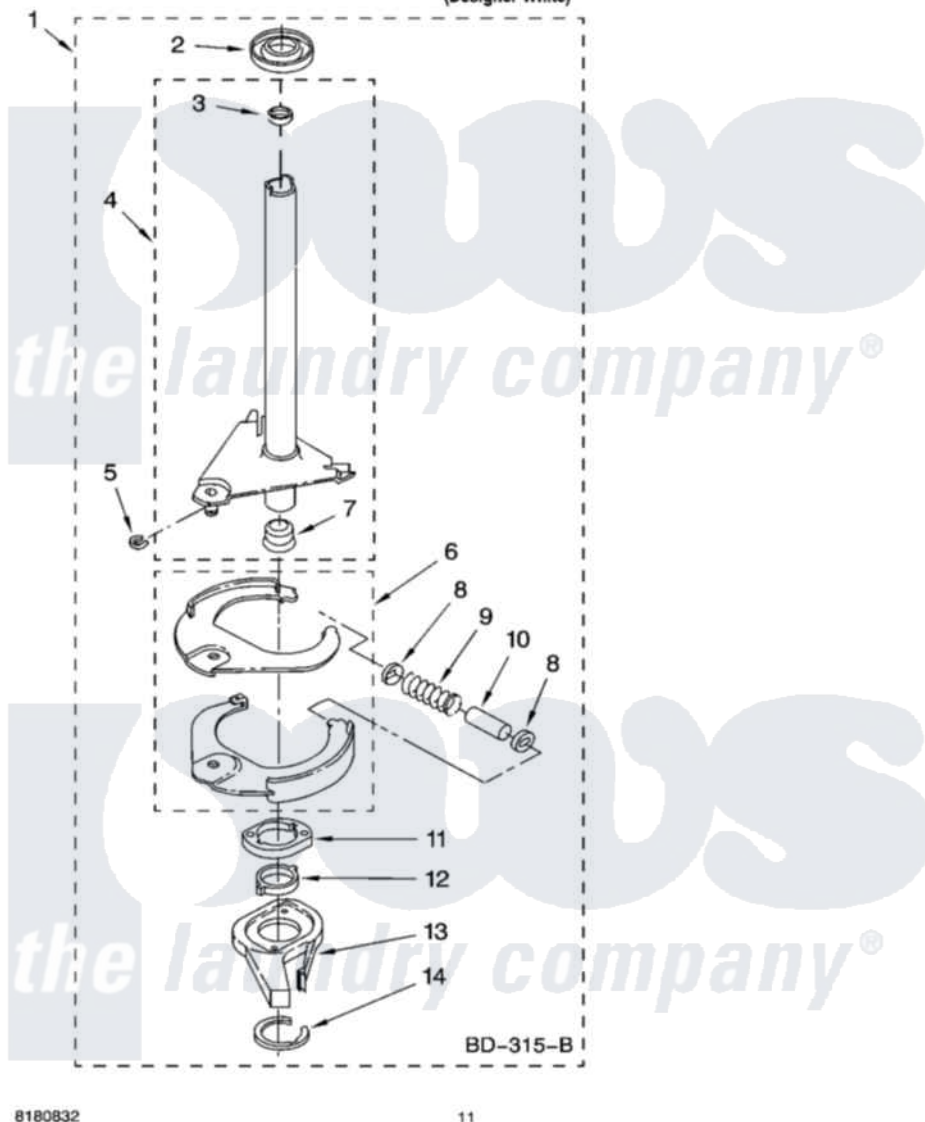

# Whirlpool RAS7133RQ3 07 - BRAKE AND DRIVE TUBE PARTS

## BRAKE AND DRIVE TUBE PARTS

For Model: RAS7133RQ3  
(Designer White)

8180832

11

Whirlpool Residential Whirlpool RAS7133RQ3 Washer Parts Parts Diagram 07 - BRAKE AND DRIVE TUBE PARTS

Click on the part number to view part

Item	Original Part Number	Replaced By	Status	Part Description
1	388952	<a href="#">285792</a>		Basketdrive
2	<a href="#">62658</a>			Ring, Thrust
3	<a href="#">356427</a>			Seal, Spin Pinion
4	64027	<a href="#">64208</a>		Tube-Spin
5	64035	<a href="#">W10083190</a>		Ring, Retaining
6	64232	<a href="#">285438</a>		Shoe-Brake
7	62703	<a href="#">8546462</a>		"T" Bearing, Spin Tube
8	3353956	<a href="#">285658</a>		Sleeve
9	387806		Not Available	Spring, Brake
10	3355360	<a href="#">285658</a>		Sleeve
11	661516	<a href="#">8546461</a>		Cam, Brake Release
12	<a href="#">63022</a>			Sleeve, Cam
13	64194	<a href="#">285790</a>		Lining
14	90368	<a href="#">W10083200</a>		Ring, Retaining
"	N/A		Not Available	FOLLOWING PARTS NOT ILLUSTRATED
"	<a href="#">285208</a>			Lubricant