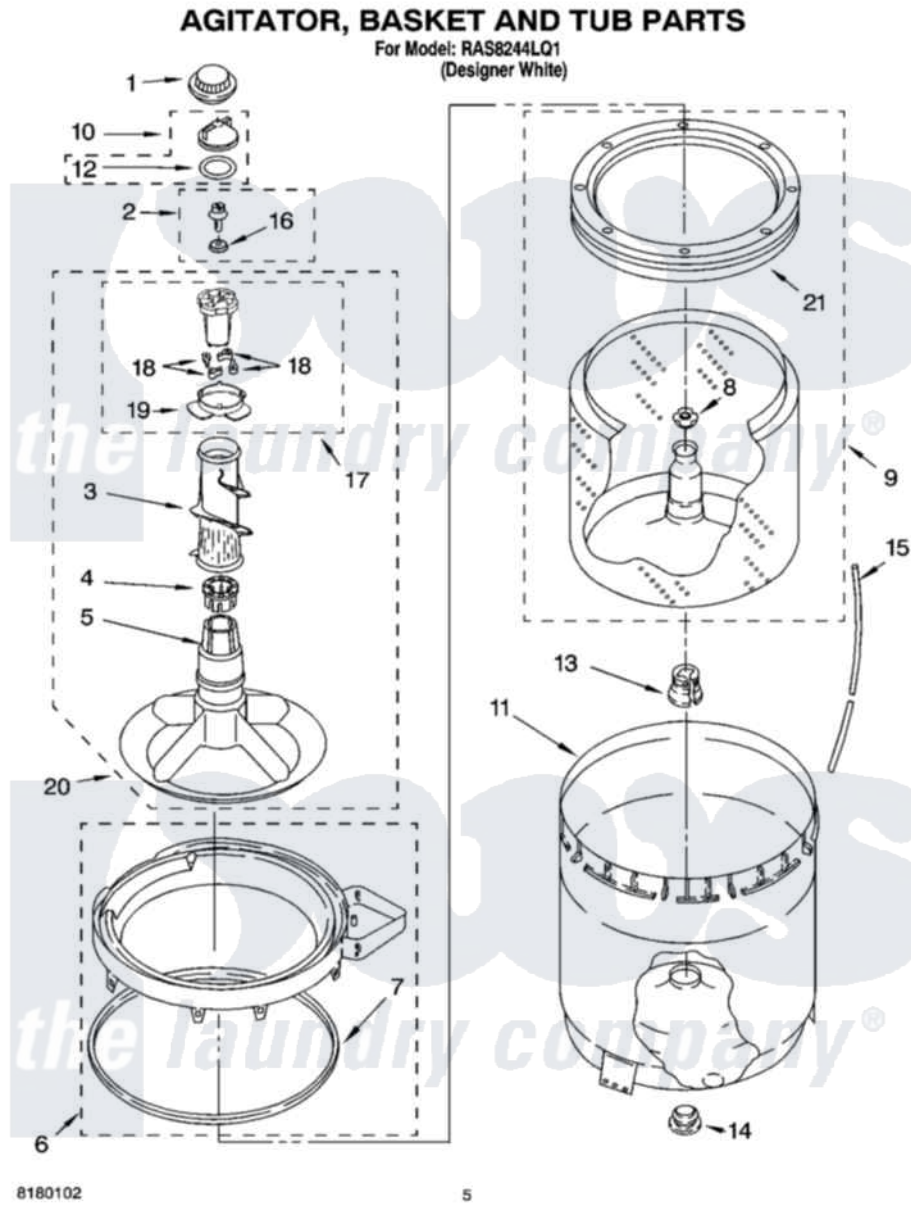

# Whirlpool RAS8244LQ1 03 - AGITATOR, BASKET AND TUB PARTS

Whirlpool [Residential Whirlpool RAS8244LQ1 Washer Parts](#) Parts Diagram 03 - AGITATOR, BASKET AND TUB PARTS

[Click on the part number to view part](#)

Item	Original Part Number	Replaced By	Status	Part Description
1	<a href="#">3355758</a>			Cap, Agitator
2	<a href="#">358237</a>			Screw And Washer
3	<a href="#">3348752</a>			Mover, Clothes
4	3350389	<a href="#">285587</a>		Washer
5	<a href="#">3347288</a>			Agitator
6	8528150	<a href="#">W10445870</a>		Ring-Tub
7	<a href="#">3976308</a>			Gasket, Tub Ring
8	<a href="#">21366</a>			Nut, Spanner
9	8526017	<a href="#">W10389329</a>		Clothes Container, Assembly
10	3354733	<a href="#">W10074580</a>		Cap, Barrier
11	<a href="#">63849</a>			Strain Relief, Power Cord
12	3348855	<a href="#">W10072840</a>		Fabric Softener
13	<a href="#">389140</a>			Tub Block, Basket Drive
14	<a href="#">383727</a>			Gasket, Centerpodt
15	3347780	<a href="#">353244</a>		Hose, Pressure Switch
16	<a href="#">3949550</a>			Washer

17	3363663	<a href="#">285811</a>	Cam-Agitator
18	3366877	<a href="#">80040</a>	Dog-Agitator
19	<a href="#">3363661</a>		Bearing, Driven Cam
20	3348117	<a href="#">285565</a>	Agitator
21	8519788	<a href="#">387240</a>	Ring, Balance