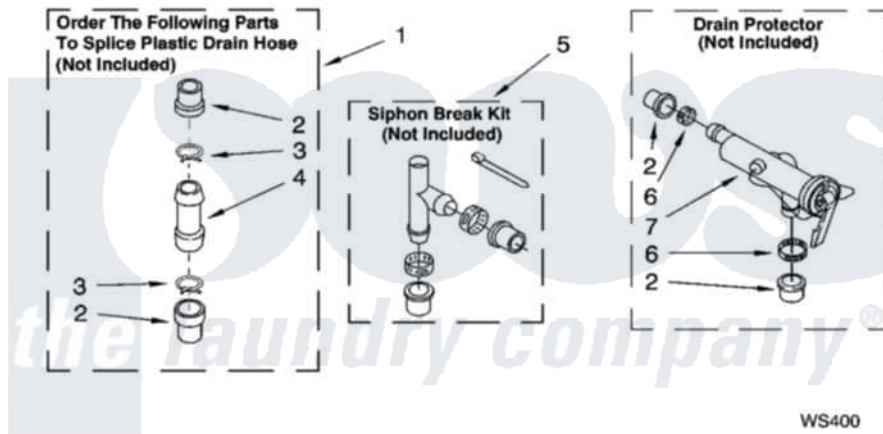

**WATER SYSTEM PARTS**

For Model: RAS8244LQ1  
(Designer White)

8180102

13

Whirlpool [Residential Whirlpool RAS8244LQ1 Washer Parts](#) Parts Diagram 09 - WATER SYSTEM PARTS  
Click on the part number to view part

Item	Original Part Number	Replaced By	Status	Part Description
1	<a href="#">285442</a>			Water System Parts
2	<a href="#">285321</a>			Water System Parts
3	370447	<a href="#">285655</a>		Clamp, Hose
4	<a href="#">16272</a>			Connector, Straight
5	<a href="#">285320</a>			Water System Parts
6	65349	<a href="#">285655</a>		Clamp, Hose
7	<a href="#">367031</a>			Water System Parts