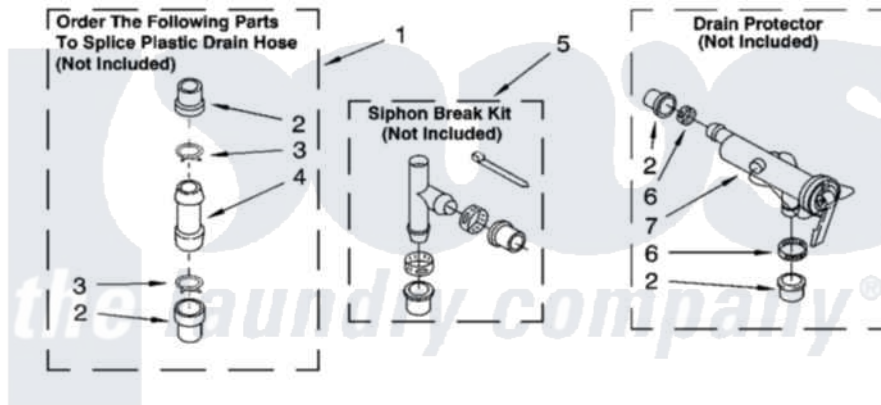

WATER SYSTEM PARTS

For Model: RAX7244KQ2
(Designer White)

WS400

8180191

11

Whirlpool [Residential Whirlpool RAX7244KQ2 Washer Parts](#) Parts Diagram 07 - WATER SYSTEM PARTS
Click on the part number to view part

Item	Original Part Number	Replaced By	Status	Part Description
1	285442			Water System Parts
2	285321			Water System Parts
3	370447	285655		Clamp, Hose
4	16272			Connector, Straight
5	285320			Water System Parts
6	65349	285655		Clamp, Hose
7	367031			Water System Parts