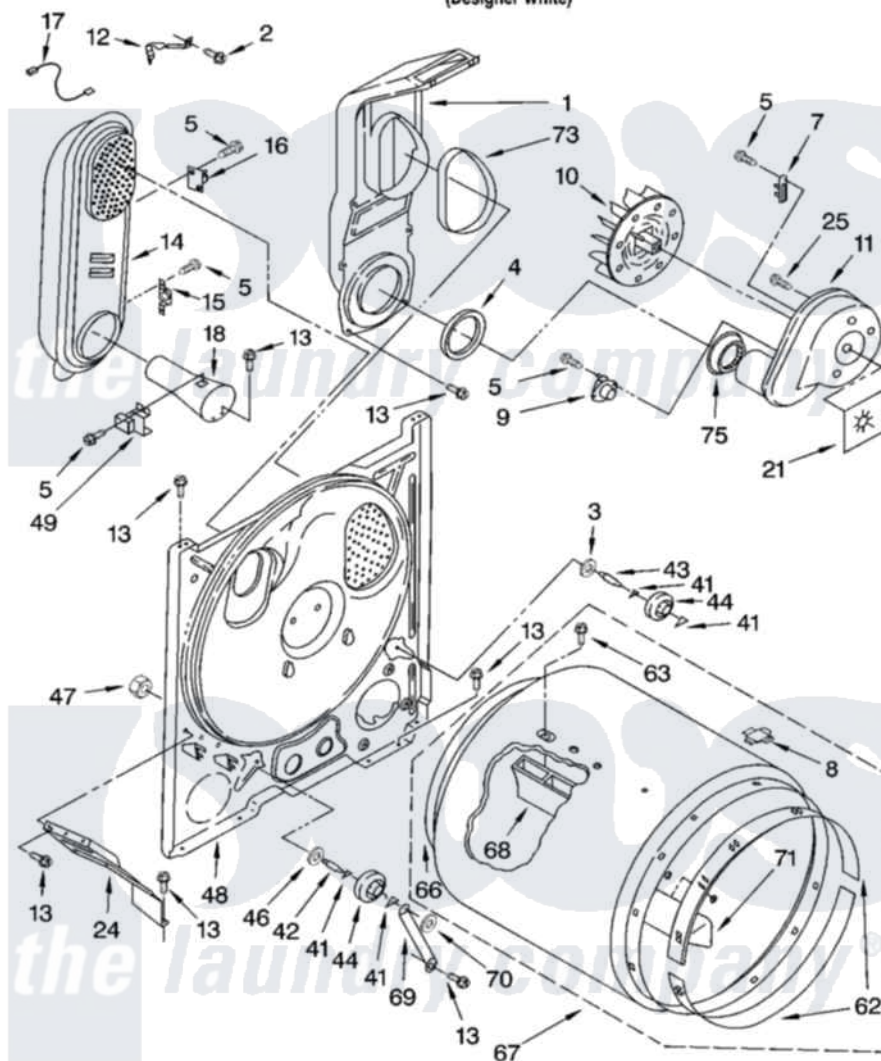

## BULKHEAD PARTS

For Model: RGS7745RQ0  
(Designer White)

8180684

5

Whirlpool [Residential Whirlpool RGS7745RQ0 Dryer Parts](#) Parts Diagram 03 - BULKHEAD PARTS  
Click on the part number to view part

| Item | Original Part Number    | Replaced By             | Status | Part Description                        |
|------|-------------------------|-------------------------|--------|---|
| 1    | <a href="#">348368</a>  |                         |        | Lint Chute Assembly                     |
| 2    | <a href="#">489463</a>  |                         |        | Screw, 8-18 X 1/16                      |
| 3    | <a href="#">3388703</a> |                         |        | Washer, Support                         |
| 4    | <a href="#">347139</a>  |                         |        | Seal, Lint Chute                        |
| 5    | <a href="#">90767</a>   |                         |        | Screw, 8A X 3/8 HeX Washer Head Tapping |
| 7    | <a href="#">3392519</a> |                         |        | Thermal Limiter                         |
| 8    | <a href="#">8066086</a> |                         |        | Plug, Drum Hole                         |
| 9    | <a href="#">3387134</a> |                         |        | Thermostat, Internal-Bias               |
| 10   | <a href="#">694089</a>  |                         |        | Wheel, Blower                           |
| 11   | 8557384                 | <a href="#">8577230</a> |        | Housing, Blower                         |
| 12   | <a href="#">8066155</a> |                         |        | Clip, Heater Box                        |
| 13   | 343641                  | <a href="#">681414</a>  |        | Screw, 10AB X 1/2                       |
| 14   | 8530285                 | <a href="#">279980</a>  |        | Box                                     |
| 15   | <a href="#">3403140</a> |                         |        | Thermostat, High-Limit 205F             |
| 16   | <a href="#">280010</a>  |                         |        | Kit, Thermal Cut-Off                    |
| 17   | <a href="#">3401707</a> |                         |        | Jumper, Tco-High Limit                  |