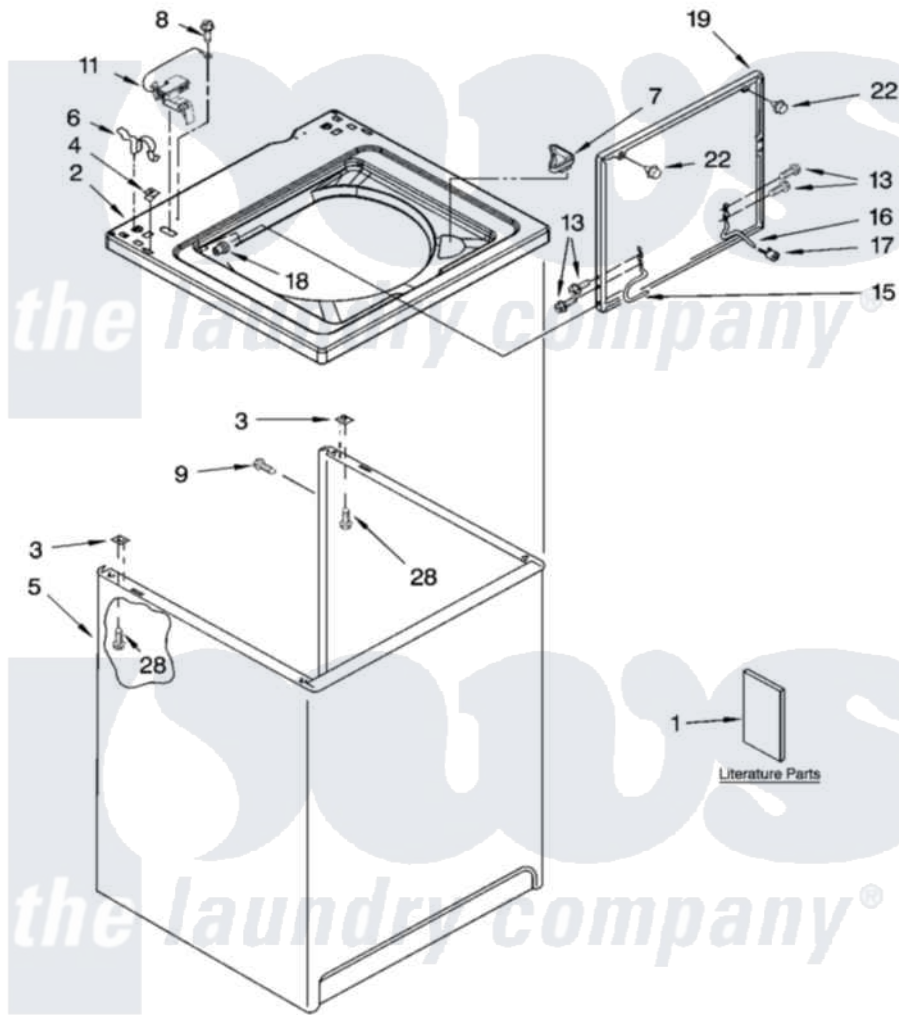

# Whirlpool TAWS800PQ0 01 - TOP AND CABINET PARTS

**Estate®**

## TOP AND CABINET PARTS

For Model: TAWS800PQ0  
(Designer White)

AUTOMATIC  
WASHER

07-04 Litho in U.S.A. (drd)

1

Part No. 8180454

[Whirlpool Residential Whirlpool TAWS800PQ0 Washer Parts](#) Parts Diagram 01 - TOP AND CABINET PARTS

[Click on the part number to view part](#)

Item	Original Part Number	Replaced By	Status	Part Description
1	3956025		Not Available	Installation Instructions
"	3955914		Not Available	Feature Sheet
"	3955873		Not Available	Use & Care Guide
"	3956344		Not Available	Energy Guide
"	8542052		Not Available	Wiring Diagram
2	<a href="#">8318064</a>			Top
3	62750			Spacer, Cabinet To Top (4)
4	<a href="#">357213</a>			Nut, Push-In
5	<a href="#">63424</a>			Cabinet
6	<a href="#">62780</a>			Clip, Top And Cabinet And Rear Panel
7	<a href="#">3362952</a>			Dispenser, Bleach
8	<a href="#">3351614</a>			Screw, Gearcase Cover Mounting
9	3357011	<a href="#">308685</a>		Side Trim )
11	<a href="#">8318084</a>			Switch, Lid
13	3351355	<a href="#">W10119828</a>		Screw, Lid Hinge Mounting

15	<a href="#">8318088</a>		Hinge, Lid
16	<a href="#">54583</a>		Hinge, Lid
17	<a href="#">19119</a>		Bumper, Lid Hinge
18	<a href="#">21258</a>		Bearing, Lid Hinge
19	8542387	<a href="#">W10193857</a>	Lid
22	<a href="#">9724509</a>		Bumper, Lid
28	<a href="#">3390631</a>		Screw, 10-16 X 3/8