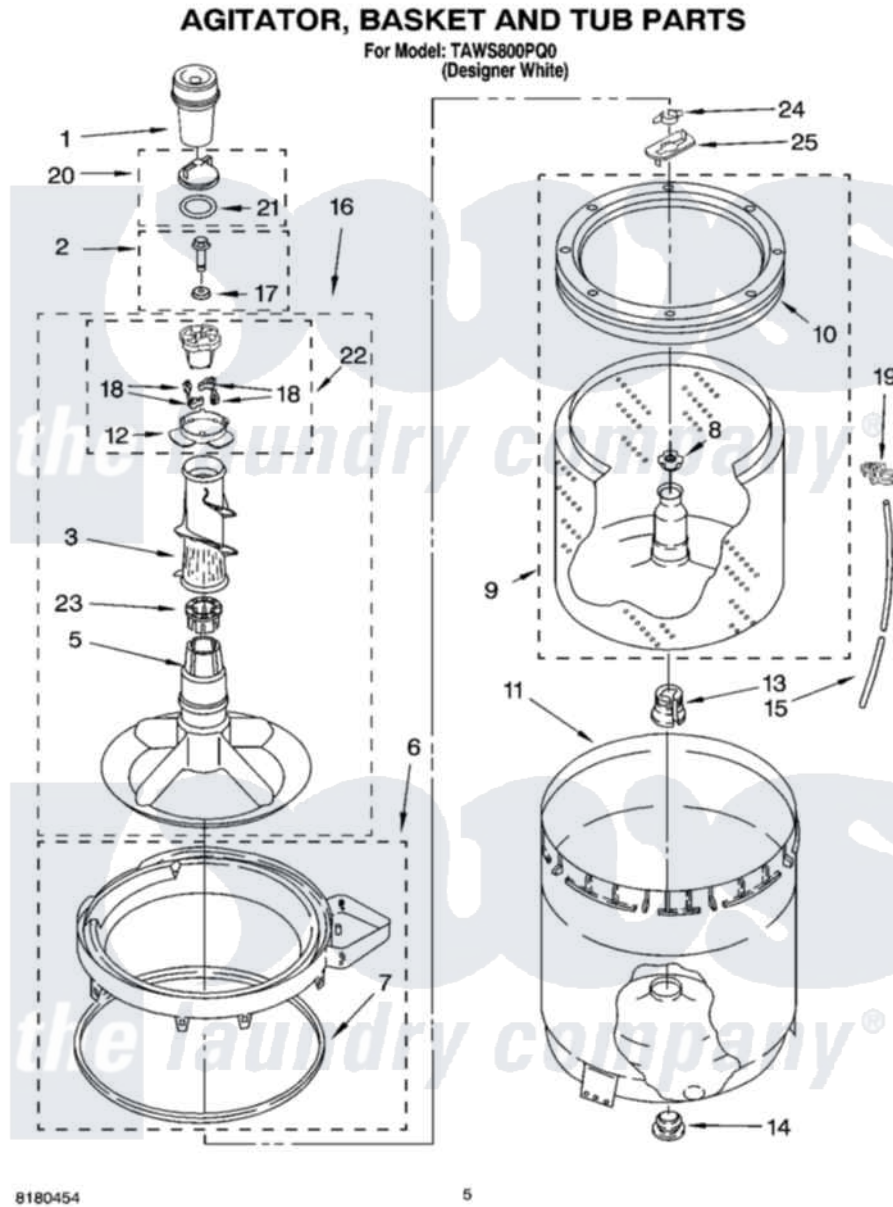

# Whirlpool TAWS800PQ0 03 - AGITATOR, BASKET AND TUB PARTS

8180454

5

Whirlpool Residential Whirlpool TAWS800PQ0 Washer Parts Parts Diagram 03 - AGITATOR, BASKET AND TUB PARTS

[Click on the part number to view part](#)

Item	Original Part Number	Replaced By	Status	Part Description
1	<a href="#">63580</a>			Dispenser, Fabric Softener
2	<a href="#">358237</a>			Screw And Washer
3	<a href="#">3348752</a>			Mover, Clothes
5	<a href="#">3347288</a>			Agitator
6	8528150	<a href="#">W10445870</a>		Ring-Tub
7	<a href="#">3976308</a>			Gasket, Tub Ring
8	<a href="#">21366</a>			Nut, Spanner
9	8526016	<a href="#">W10389328</a>		Clothes Container, Assembly
10	8519788	<a href="#">387240</a>		Ring, Balance
11	<a href="#">63849</a>			Strain Relief, Power Cord
12	<a href="#">3363661</a>			Bearing, Driven Cam
13	<a href="#">389140</a>			Tub Block, Basket Drive
14	<a href="#">383727</a>			Gasket, Centerpod
15	3347780	<a href="#">353244</a>		Hose, Pressure Switch
16	3348117	<a href="#">285565</a>		Agitator
17	<a href="#">3949550</a>			Washer

18	3366877	<a href="#">80040</a>	Dog-Agitator
19	<a href="#">2219077</a>		Clip, Pressure Switch Hose
20	3354733	<a href="#">W10074580</a>	Cap, Barrier
21	3348855	<a href="#">W10072840</a>	Fabric Softener
22	3363663	<a href="#">285811</a>	Cam-Agitator
23	3350389	<a href="#">285587</a>	Washer
24	<a href="#">3354845</a>		Clip, Agitator
25	3355921	<a href="#">8543666</a>	Washer, Agitator