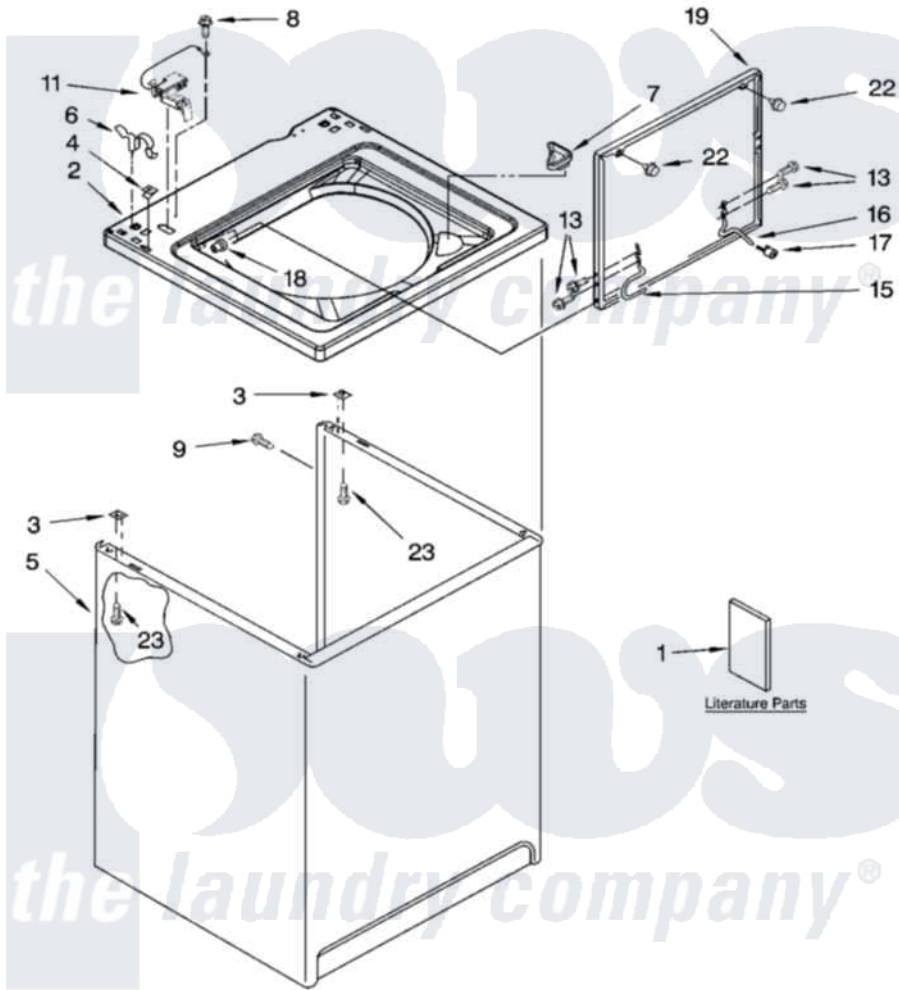

Whirlpool TAWS850PQ2 01 - TOP AND CABINET PARTS

TOP AND CABINET PARTS

For Model: TAWS850PQ2
(Designer White)

AUTOMATIC
WASHER

11-05 Litho in U.S.A. (drd)

1

Part No. 8181012

[Whirlpool Residential Whirlpool TAWS850PQ2 Washer Parts](#) Parts Diagram 01 - TOP AND CABINET PARTS

[Click on the part number to view part](#)

Item	Original Part Number	Replaced By	Status	Part Description
1	3958075		Not Available	Installation Instructions
"	3955914		Not Available	Feature Sheet
"	8578235		Not Available	Use & Care Guide
"	3957454		Not Available	Energy Guide
"	8541273		Not Available	Wiring Diagram
2	8318064			Top
3	62750			Spacer, Cabinet To Top (4)
4	357213			Nut, Push-In
5	63424			Cabinet
6	62780			Clip, Top And Cabinet And Rear Panel
7	3362952			Dispenser, Bleach
8	3351614			Screw, Gearcase Cover Mounting
9	3357011	308685		Side Trim)
11	8318084			Switch, Lid
13	3351355	W10119828		Screw, Lid Hinge Mounting

15	8318088		Hinge, Lid
16	54583		Hinge, Lid
17	19119		Bumper, Lid Hinge
18	21258		Bearing, Lid Hinge
19	8542387	W10193857	Lid
22	9724509		Bumper, Lid
23	3390631		Screw, 10-16 X 3/8