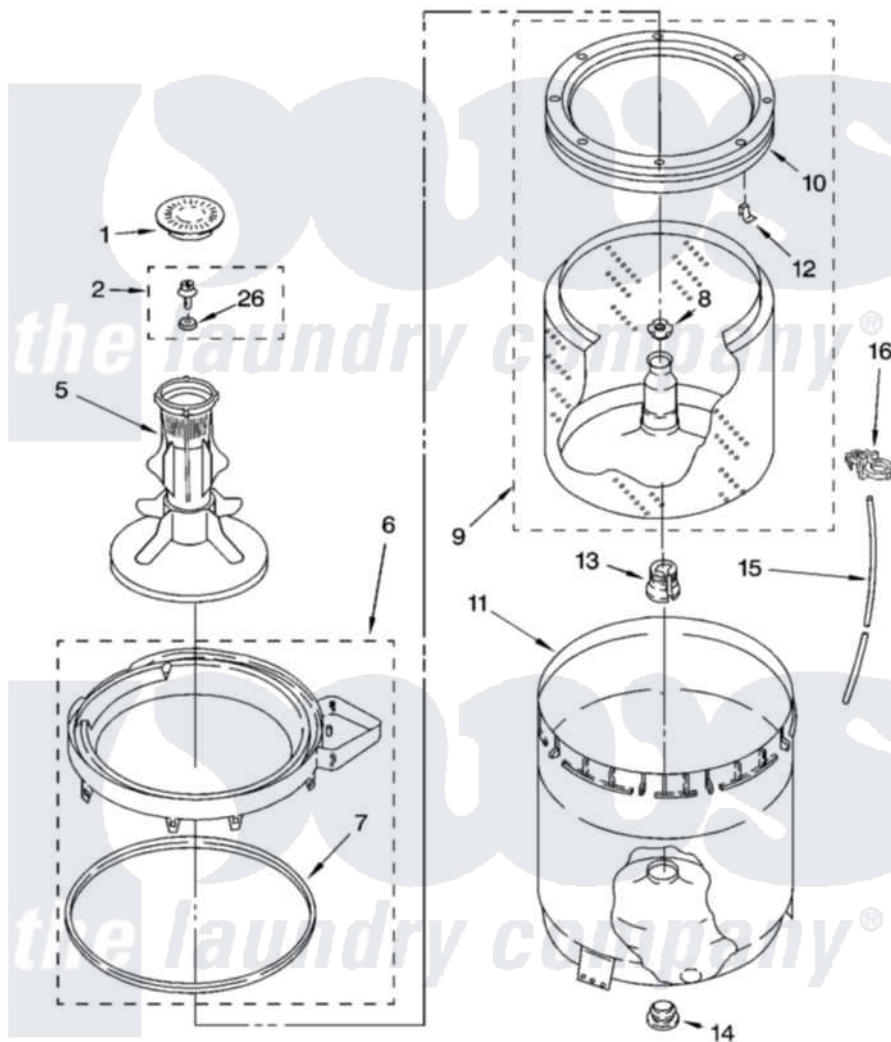

Whirlpool TAWX400RQ0 03 - AGITATOR, BASKET AND TUB PARTS

AGITATOR, BASKET AND TUB PARTS

For Model: TAWX400RQ0
(Designer White)

8180629

5

Whirlpool [Residential Whirlpool TAWX400RQ0 Washer Parts](#) Parts Diagram 03 - AGITATOR, BASKET AND TUB PARTS

[Click on the part number to view part](#)

Item	Original Part Number	Replaced By	Status	Part Description
1	3352483			Cap, Agitator
2	358237			Screw And Washer
5	63377			Agitator
6	3360611			Tub Ring And Gasket Assembly
7	3359586			Gasket, Tub Ring
8	21366			Nut, Spanner
9	3956206	3956207		Basket And Balance Ring
10	3956205			Balance Ring
11	63125			Tub
12	8519815			Clip, Balance Ring
13	389140			Tub Block, Basket Drive
14	383727			Gasket, Centerpod
15	3347780	353244		Hose, Pressure Switch
16	2219077			Clip, Pressure Switch Hose
26	3949550			Washer