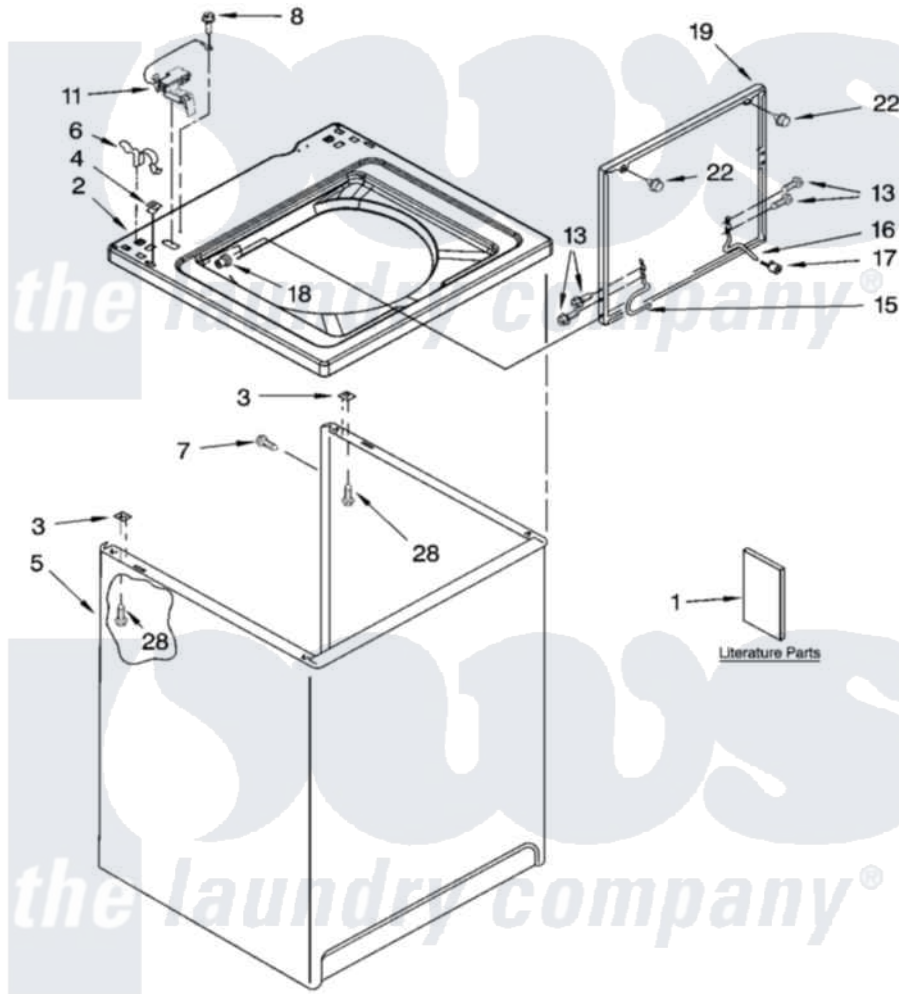

Whirlpool TAWX700PQ1 01 - TOP AND CABINET PARTS

TOP AND CABINET PARTS

For Model: TAWX700PQ1
(Designer White)

AUTOMATIC
WASHER

7-05 Litho in U.S.A. (drd)

1

Part No. 8180628

[Whirlpool Residential Whirlpool TAWX700PQ1 Washer Parts](#) Parts Diagram 01 - TOP AND CABINET PARTS

[Click on the part number to view part](#)

Item	Original Part Number	Replaced By	Status	Part Description
1	3957165		Not Available	Installation Instructions
"	3955914		Not Available	Feature Sheet
"	3955873		Not Available	Use & Care Guide
"	3957466		Not Available	Energy Guide
"	8541941		Not Available	Wiring Diagram
2	8318068			Top
3	62750			Spacer, Cabinet To Top (4)
4	357213			Nut, Push-In
5	63424			Cabinet
6	62780			Clip, Top And Cabinet And Rear Panel
7	3357011	308685		Side Trim)
8	3351614			Screw, Gearcase Cover Mounting
11	8318084			Switch, Lid
13	3351355	W10119828		Screw, Lid Hinge Mounting
15	8318088			Hinge, Lid

16	54583		Hinge, Lid
17	19119		Bumper, Lid Hinge
18	21258		Bearing, Lid Hinge
19	8542383	W1019385Z	Lid
22	9724509		Bumper, Lid
28	3390631		Screw, 10-16 X 3/8