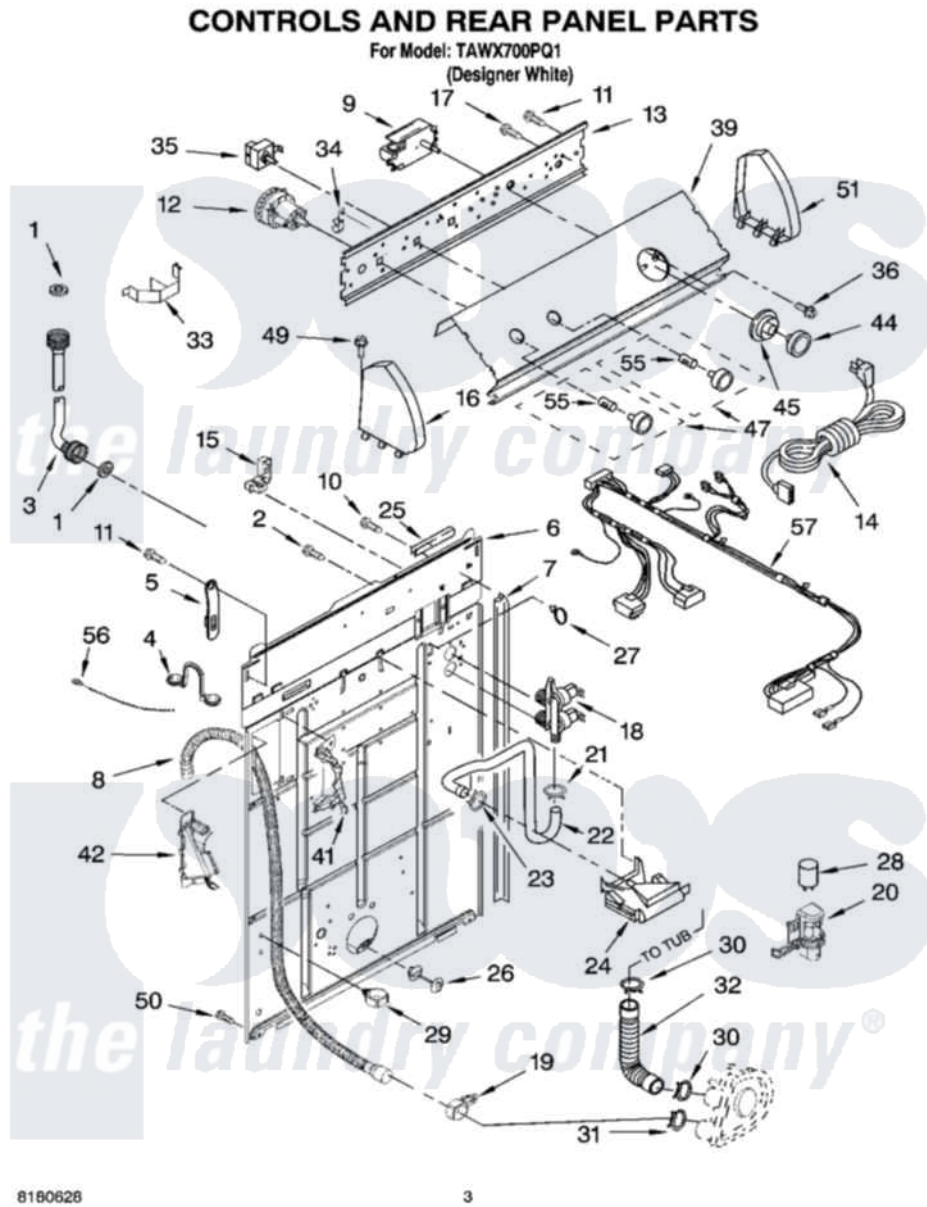

Whirlpool TAWX700PQ1 02 - CONTROL AND REAR PANEL PARTS

8180628

3

Whirlpool Residential Whirlpool TAWX700PQ1 Washer Parts Parts Diagram 02 - CONTROL AND REAR PANEL PARTS
Click on the part number to view part

Item	Original Part Number	Replaced By	Status	Part Description
1	3976300	16123		Washer Inlet-Hose Miscellaneous Parts Must be Ordered Separately.
2	9740848			Screw, Mixing Valve Mounting
3	8571377	89503		Hose-Inlet
"	8571378	89503		Hose-Inlet
4	8541672	8577378		U-Bend, Drain Hose
5	8568314			Strap, Console
6	8318015			Panel, Rear
7	62747			Pad, Rear Panel
8	8559373	W10096921		Drain Hose Assembly
9	8541939			Timer, Control
10	3351614			Screw, Gearcase Cover Mounting
11	90767			Screw, 8A X 3/8 HeX Washer Head Tapping
12	3366847	W10337780		Switch-WL
13	3948608			Bracket, Control

14	661661	285800	Cord-Power
15	3952821	285777	Relief-Str
16	8274437	279960	Endcap
17	3400073		Screw, Ground
18	3955673	285805	Valve-Inlet
19	8541668		Clamp, Hose
20	8318046		Clip, Capacitor
21	301958	596669	Clamp, Manifold
22	8541607	3357328	Hose, Vacuum Break
23	370450	596669	Clamp, Manifold
24	3347034		Break, Vacuum
25	303294	3367669	Protector, Edge
26	8519200		Support, Rear Panel
27	8559320		Restraint, Hose
28	661606	8572717	Capacitor, Motor Start
29	8541667		Clamp, Hose
30	3363366	616099	Clamp
31	8317496	285655	Clamp, Hose
32	3951449	285871	Hose
33	8055003		Clip, Harness And Pressure Switch
34	8317975		Restraint, Harness
35	661614		Switch, Water Temperature
36	3400818		Screw, Timer Mounting
39	3956977		Panel, Console
41	8541669		Bucket, Drain Hose
"	BLANK	Not Available	(Left Half)
42	8541658		Bucket, Drain Hose
"	BLANK	Not Available	(Right Half)
44	3956906		Knob, Timer
45	8557458	Not Available	Dial, Timer
47	8557460		Knob, Control
49	388326		Screw, 8-18 X 1.25
50	62863	3390631	Screw, 10-16 X 3/8
51	8274434	279960	Endcap
55	8536939		Clip, Knob
56	3347868	W10339879	Tie, Cable
57	3956951		Harness, Wiring