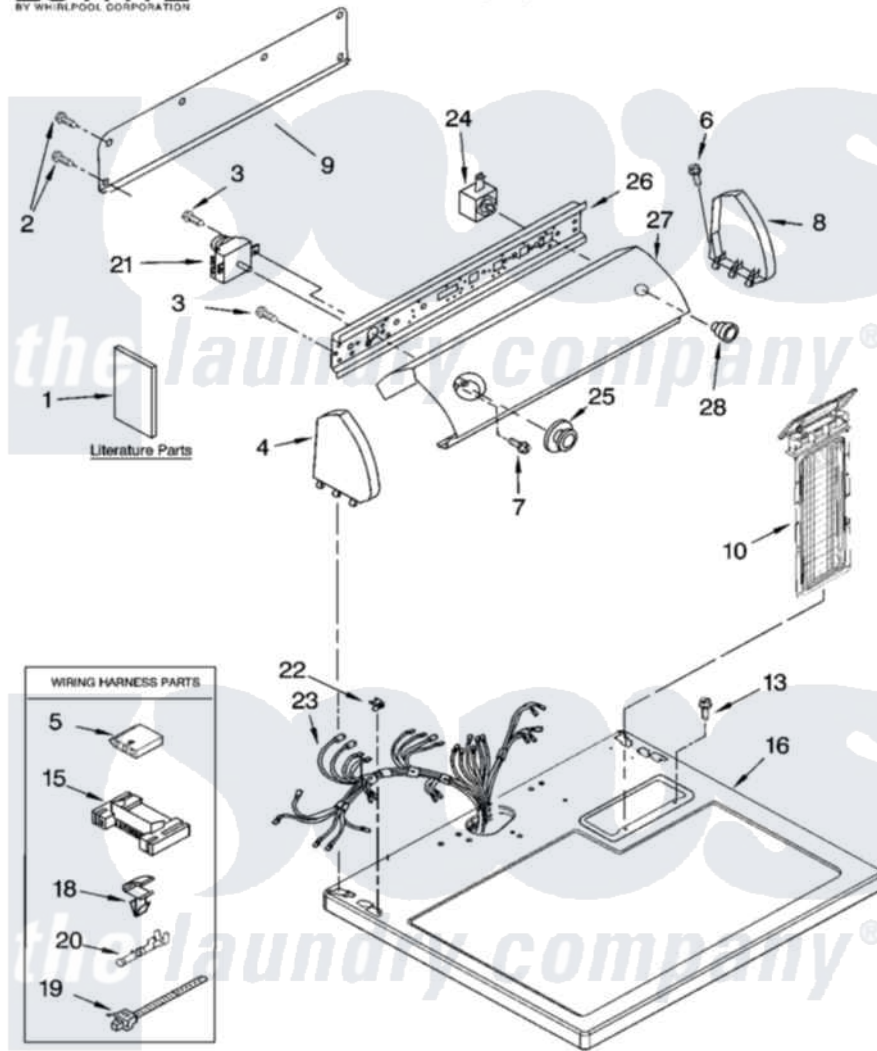

# Whirlpool TEDX340RW0 01 - TOP AND CONSOLE PARTS

## TOP AND CONSOLE PARTS

For Model: TEDX340RW0  
(White)

29" ELECTRIC DRYER

5-05 Litho in U.S.A. (LT)

1

Part No. 8180695

Whirlpool Residential Whirlpool TEDX340RW0 Dryer Parts Parts Diagram 01 - TOP AND CONSOLE PARTS  
Click on the part number to view part

Item	Original Part Number	Replaced By	Status	Part Description
1	8533783		Not Available	Guide, Use & Care
"	8533781		Not Available	Sheet, Cycle Feature
"	8535914		Not Available	Instructions, Installation
"	<a href="#">8528187</a>			Wiring Diagram
"	N/A		Not Available	Following May Be Purchased DO-IT-YOURSELF REPAIR MANUALS
"	677818		Not Available	Manual, Do-It- Yourself Repair (Dryer)
2	<a href="#">693995</a>			Screw, Hex Head
3	8533971	<a href="#">90767</a>		Screw, 8A X 3/8 HeX Washer Head Tapping
4	8274438	<a href="#">279961</a>		Endcap
5	<a href="#">3936144</a>			Do-It-Yourself Repair Manuals
6	<a href="#">388326</a>			Screw, 8-18 X 1.25
7	8533951	<a href="#">3400859</a>		Screw, Grounding
8	8274435	<a href="#">279961</a>		Endcap
9	<a href="#">8274261</a>			Do-It-Yourself Repair Manuals

10	<a href="#">8558467</a>		Screen, Lint
13	688983	<a href="#">487240</a>	Screw, For Mtg. Service Capacitor
15	<a href="#">3395683</a>		Receptacle, Multi-Terminal
16	8557930	<a href="#">8563985</a>	Top
18	<a href="#">3394427</a>		Clip-Harness
19	<a href="#">3391249</a>		Cable Tie, Push Mount
20	<a href="#">94614</a>		Terminal
21	<a href="#">8299780</a>		Timer, 60 Hz
22	<a href="#">357213</a>		Nut, Push-In
23	8299865	<a href="#">8576499</a>	Harness, Wiring
24	<a href="#">3977456</a>		Switch, Push-To-Start
25	8274381	<a href="#">3957748</a>	Timer Knob Assembly
26	<a href="#">8271418</a>		Bracket, Control
27	<a href="#">8573820</a>		Panel, Control
28	<a href="#">8274377</a>		Knob, Push-To-Start