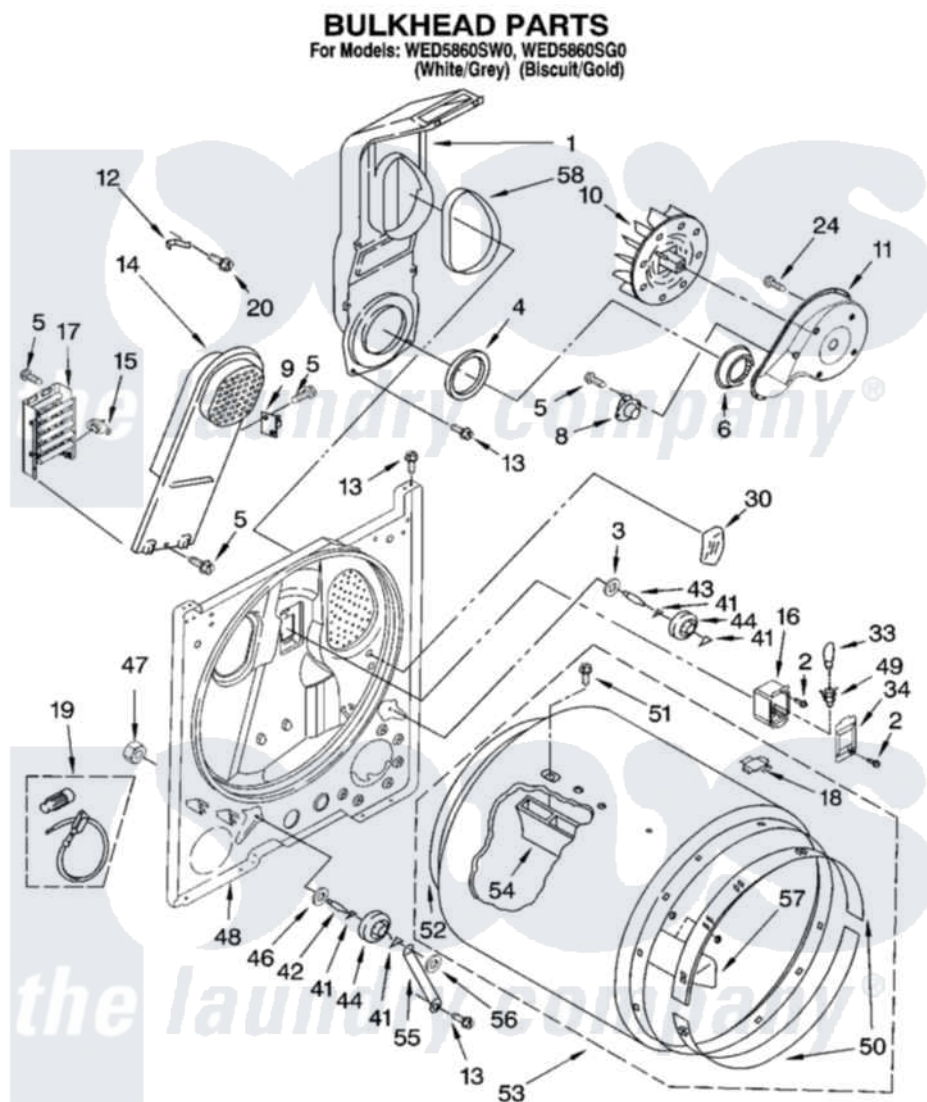

# Whirlpool WED5860SG0 03 - BULKHEAD PARTS, OPTIONAL PARTS (NOT INCLUDED)

W10114098

5

Whirlpool [Residential Whirlpool WED5860SG0 Dryer Parts](#) Parts Diagram 03 - BULKHEAD PARTS, OPTIONAL PARTS (NOT INCLUDED)

[Click on the part number to view part](#)

Item	Original Part Number	Replaced By	Status	Part Description
1	<a href="#">348368</a>			Lint Chute Assembly
2	487909	<a href="#">488729</a>		Screw
3	<a href="#">3388703</a>			Washer, Support
4	<a href="#">347139</a>			Seal, Lint Chute
5	<a href="#">90767</a>			Screw, 8A X 3/8 HeX Washer Head Tapping
6	<a href="#">696302</a>			Shield, Exhaust
8	<a href="#">8318268</a>			Thermostat, Internal-Bias
9	3977393	<a href="#">279816</a>		Cutoff-Tml
10	<a href="#">694089</a>			Wheel, Blower
11	<a href="#">8577230</a>			Housing, Blower
12	3398161			CLIP
13	343641	<a href="#">681414</a>		Screw, 10AB X 1/2
14	<a href="#">8541818</a>			Box, Heater
15	<a href="#">3977767</a>			Thermostat, High Limit 250 F