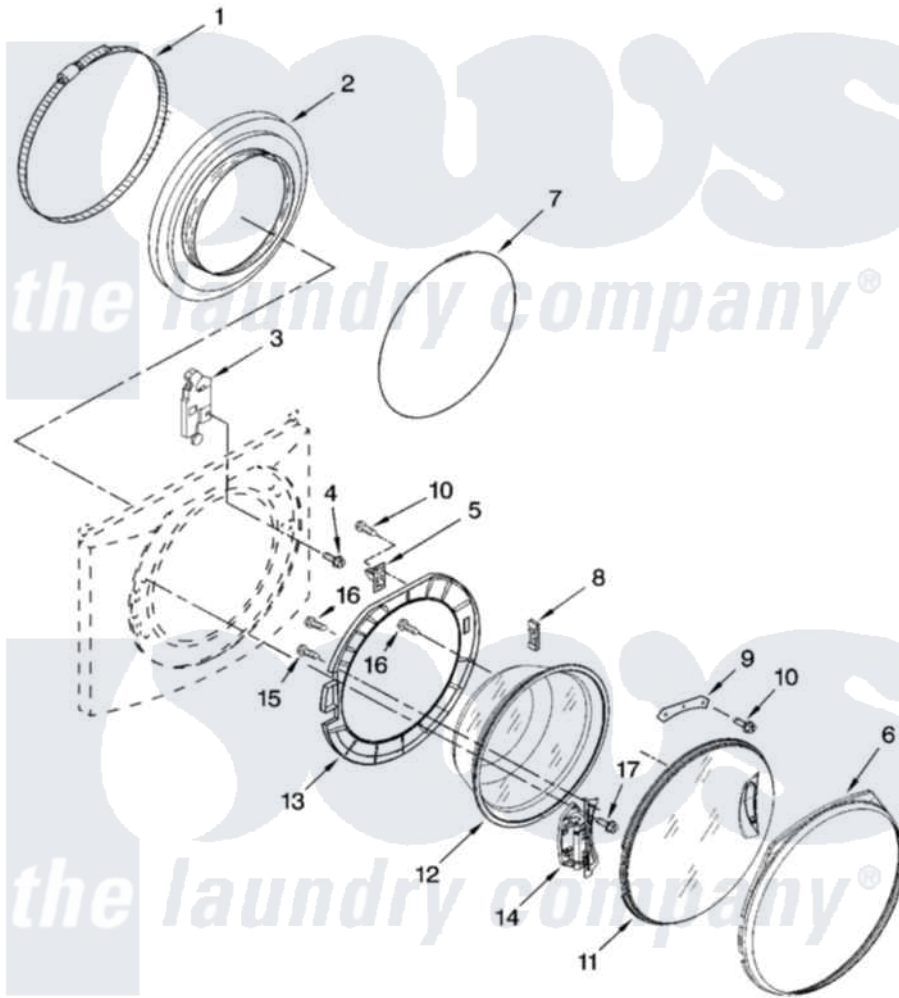

Whirlpool WFW8300SW05 02 - DOOR AND LATCH PARTS

DOOR AND LATCH PARTS

For Model: WFW8300SW05
(White/Grey)

W10238198

3

Whirlpool [Residential Whirlpool WFW8300SW05 Washer Parts](#) Parts Diagram 02 - DOOR AND LATCH PARTS
Click on the part number to view part

Item	Original Part Number	Replaced By	Status	Part Description
1	8540108			Clamp, Bellow To Tub
2	8540952	W10111435		Bellow
3	8540772	W10253483		Lock, Door
4	8540725			Screw
5	8540221	W10111148		Strike
6	8540533			Trim Ring, Outer Door
7	8540107	W10217563		Clamp, Bellow To Front Panel
8	8540115			Clamp, Support
9	8540114			Clamp, Glass
10	8540513	8182214		Screw
11	8540588			Frame, Door Front Assembly
12	W10112078	W10388315		Glass, Door
13	W10138523			Frame, Door Back Support
14	8540416	W10118967		Hinge, Door
15	8540284	8181660		Screw
16	8540282	8181661		Screw, Actuator