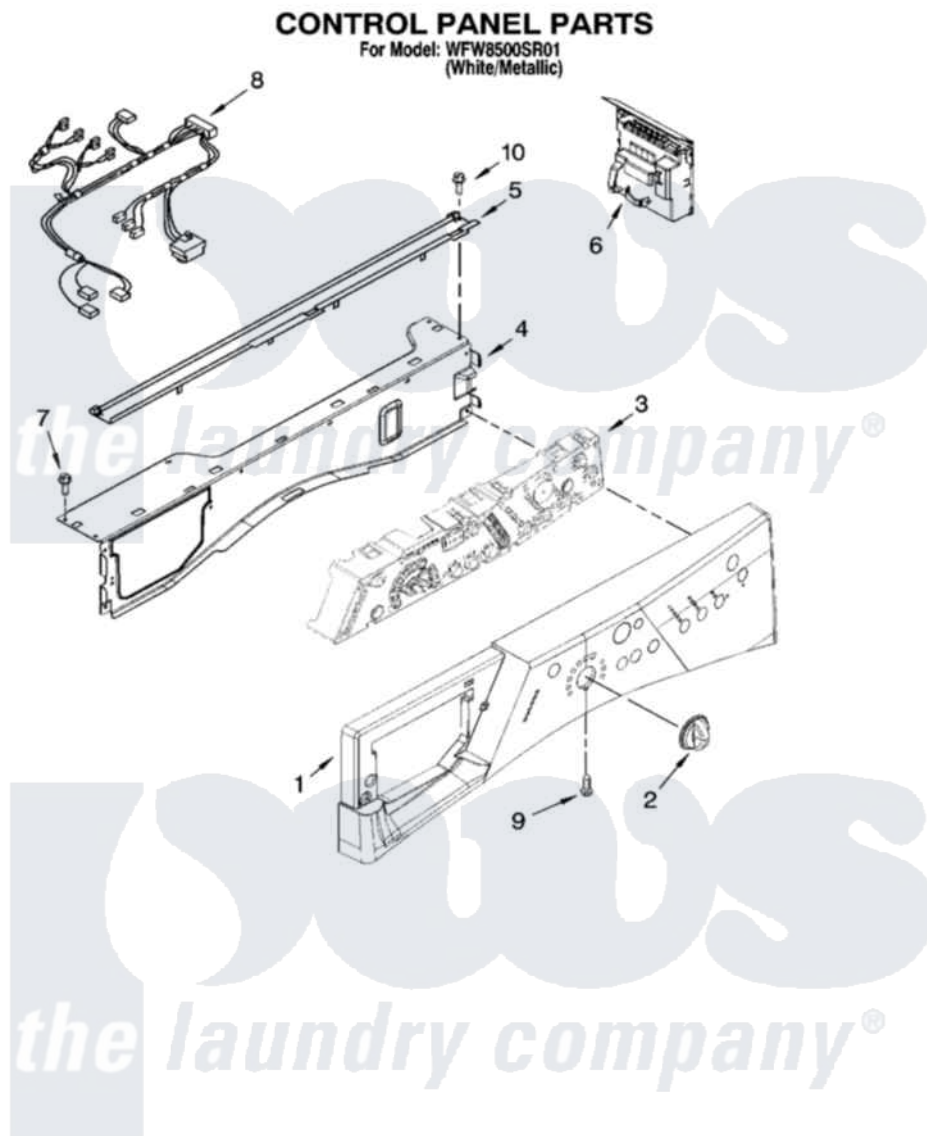

Whirlpool WFW8500SR01 03 - CONTROL PANEL PARTS

Whirlpool [Residential Whirlpool WFW8500SR01 Washer Parts](#) Parts Diagram 03 - CONTROL PANEL PARTS
Click on the part number to view part

Item	Original Part Number	Replaced By	Status	Part Description
1	W10099592			Panel, Control
2	8574964			Knob, Assembly
3	8574920			User Interface
4	8540558	W10240776		Brace, Top Front
5	8540839			Channel, Water
6	W10022360	W10205841		Control-Elec
7	3390647	488729		Screw
8	8540524	W10184856		Harness, Wiring
9	8540282	8181661		Screw, Actuator
10	W10015090	489442		Screw 3 2217757 Roller, Front