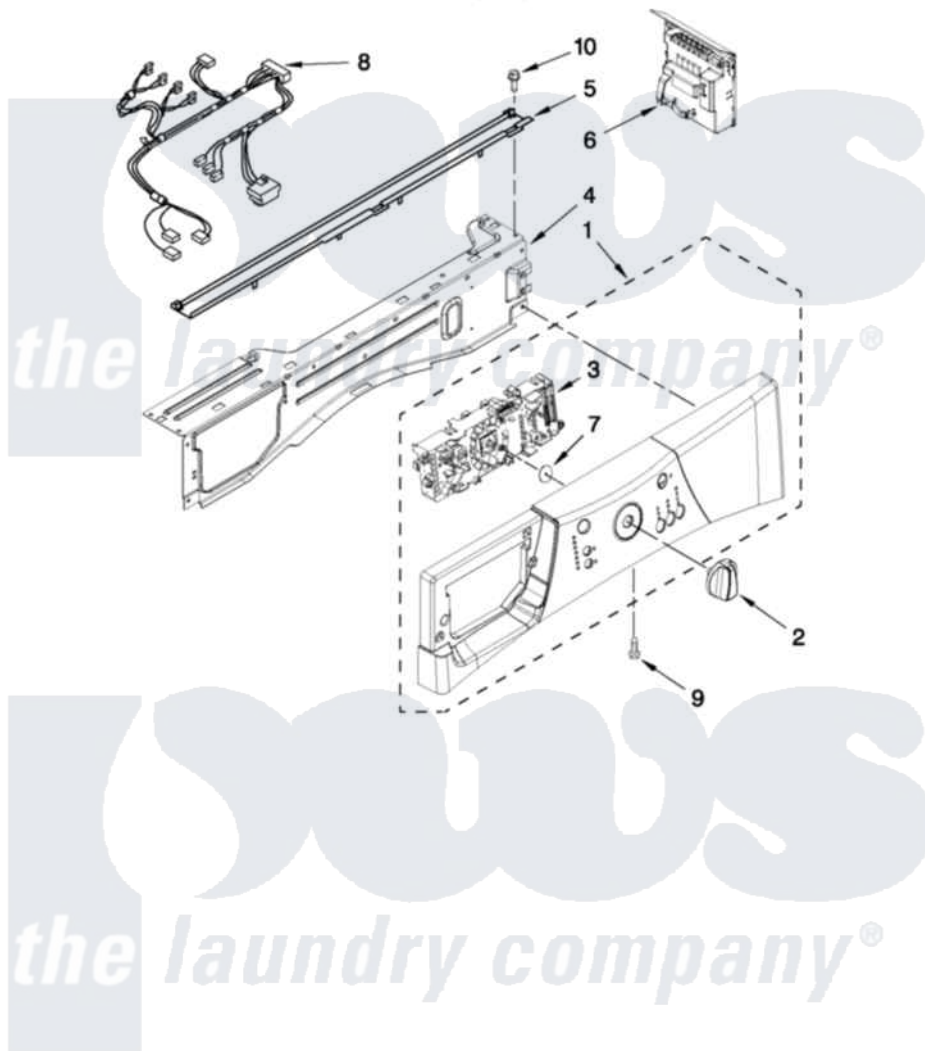

Whirlpool WFW9150WW00 03 - CONTROL PANEL PARTS

CONTROL PANEL PARTS

For Model: WFW9150WW00
(White)

FOR ORDERING INFORMATION REFER TO PARTS PRICE LIST

4

W10285466

Whirlpool [Residential Whirlpool WFW9150WW00 Washer Parts](#) Parts Diagram 03 - CONTROL PANEL PARTS

[Click on the part number to view part](#)

Item	Original Part Number	Replaced By	Status	Part Description
1	W10325312			Console
2	W10236098			Knob
3	W10212765			User Interface
4	W10240776			Brace, Top Front
5	8540839			Channel, Water
6	W10299978			Microcomputer, Machine Control
7	8572039			Seal, User Interface
8	W10232994	W10298264		Harness, Wiring
9	8540282	8181661		Screw, Actuator
10	W10015090	489442		Screw 3 2217757 Roller, Front