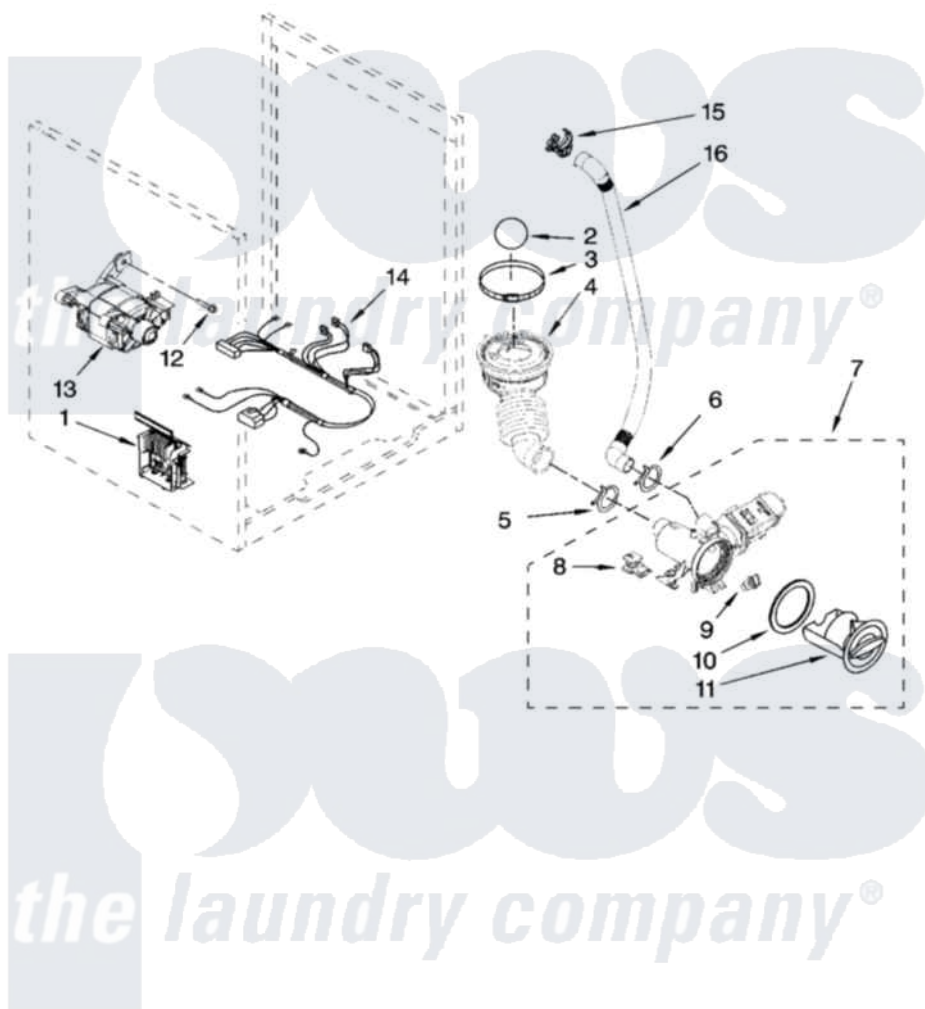

Whirlpool WFW9400SU00 06 - PUMP AND MOTOR PARTS, OPTIONAL PARTS (NOT INCLUDED)

PUMP AND MOTOR PARTS

For Models: WFW9400SW00, WFW9400SB00, WFW9400ST00, WFW9400SZ00, WFW9400SU00
(White/Chrome) (Black/Chrome) (Biscuit/Gold) (White/Blue) (Ultimate Silver)

W10121846

9

Whirlpool [Residential Whirlpool WFW9400SU00 Washer Parts](#) Parts Diagram 06 - PUMP AND MOTOR PARTS, OPTIONAL PARTS (NOT INCLUDED).
Click on the part number to view part

Item	Original Part Number	Replaced By	Status	Part Description
1	8183196			Motor Control Unit
2	W10121657			Ball
3	8181734	696392		Hose Clamp
4	8181732			Hose, Tub To Pump
5	8181753	285655		Clamp, Hose
6	8181752	3367052		Clamp, Hose
7	8182821	280187		Pump-Water
8	8182820			Grommet, Damper
9	8182816			Grommet, Damper
10	8181736			Seal, Filter Cap
11	8183027			Cap, Filter
12	W10128585			Bolt, Motor
13	8182793			Motor, Drive
14	8183188			Harness, Motor
15	8182209			Retainer, Drain Hose

16	8181740	W10003250	Hose, Drain-Inner
	72017		Paint, Touch-Up
"	72032		Paint, Touch-Up
"	4392899		Paint, Touch-Up
"	8212605		Paint, Pressurized Spray
"	350938		Paint, Pressurized Spray B
"	350930		Paint, Pressurized Spray B
"	786020	Not Available	PAINT, PRESSURIZED SPRAY (12 oz.) (Black)
"	4392901		Paint, Pressurized Spray
"	799344		Paint, Touch-Up)
"	786032		Refinishing Material
"	4392900		Paint, Bulk)
"	BLANK	Not Available	ACCESSORY PARTS
"	285863		Water System Parts
"	4396899	8212452	Guard-Rear
"	38005	8541503	Kit, Stack Assembly