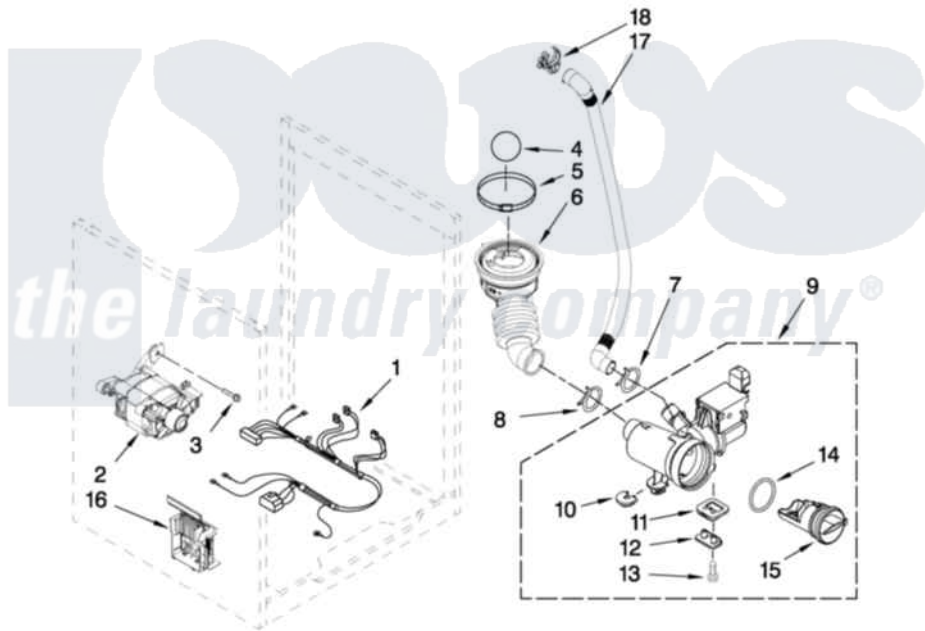

# Whirlpool WFW9550WR00 06 - PUMP AND MOTOR PARTS

## PUMP AND MOTOR PARTS

For Models: WFW9550WW00, WFW9550WL00, WFW9550WR00  
(White) (Mercury) (Red)

W10254181

FOR ORDERING INFORMATION REFER TO PARTS PRICE LIST

9

Whirlpool [Residential Whirlpool WFW9550WR00 Washer Parts](#) Parts Diagram 06 - PUMP AND MOTOR PARTS

[Click on the part number to view part](#)

Item	Original Part Number	Replaced By	Status	Part Description
1	W10004420	<a href="#">W10186674</a>		Harness, Motor
2	<a href="#">W10140583</a>			Motor, Drive
3	<a href="#">8540134</a>			Bolt, Motor
4	W10003330	<a href="#">W10121657</a>		Ball
5	<a href="#">8540008</a>			Clamp
6	W10003240	<a href="#">8181732</a>		Hose, Tub To Pump
7	<a href="#">356138</a>			Clamp, Hose
8	370448	<a href="#">616099</a>		Clamp
9	W10117829	<a href="#">W10130913</a>		Pump
10	<a href="#">W10034820</a>			Foot, Rubber
11	<a href="#">W10034830</a>			Foot, Rubber
12	<a href="#">8540033</a>			Cap, Right Foot
13	<a href="#">8533964</a>			Screw, 10-16 X 1.25
14	8540025	<a href="#">W10130913</a>		Pump
15	8540996	<a href="#">W10130913</a>		Pump
16	W10015480	<a href="#">W10384846</a>		Motor Control Unit