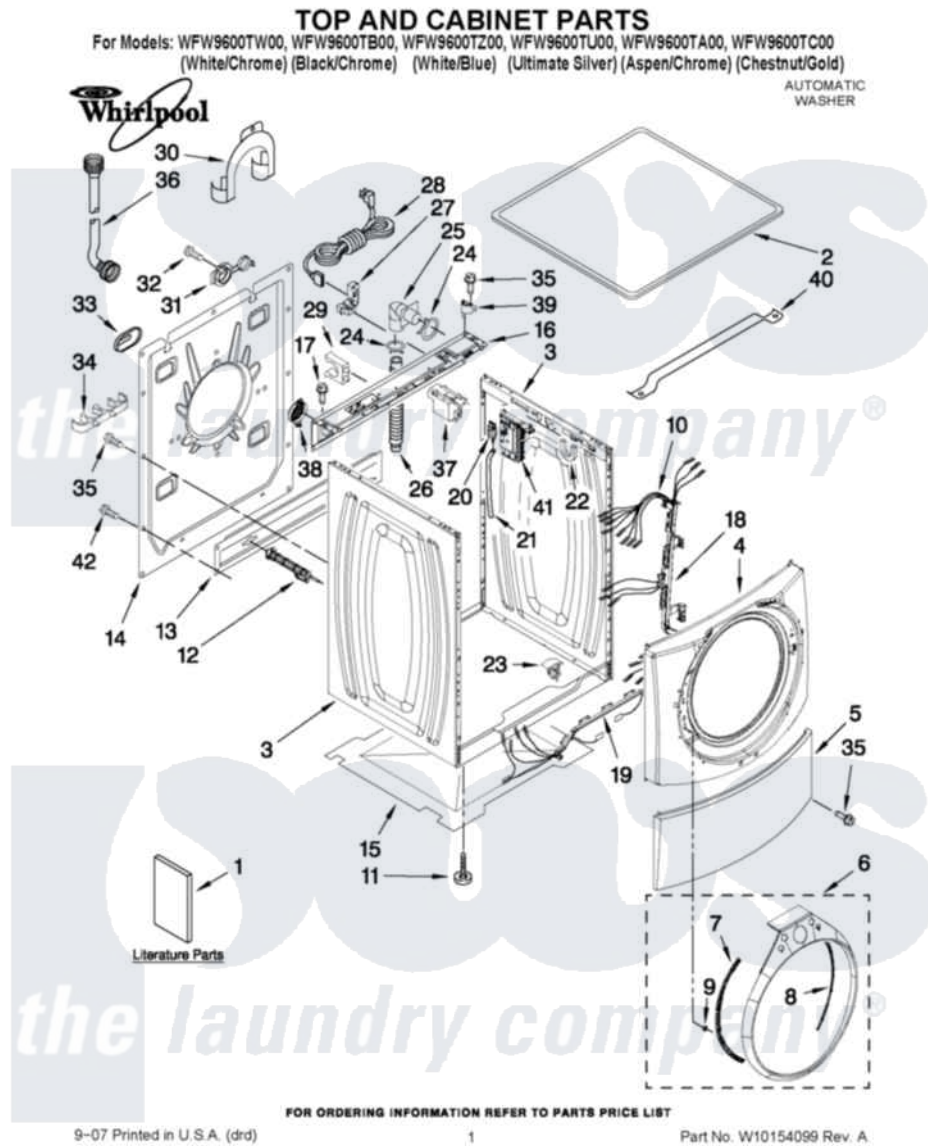

Whirlpool WFW9600TU00 01 - TOP AND CABINET PARTS

Whirlpool Residential Whirlpool WFW9600TU00 Washer Parts Parts Diagram 01 - TOP AND CABINET PARTS
Click on the part number to view part

Item	Original Part Number	Replaced By	Status	Part Description
1	W10133484		Not Available	Use & Care Guide
"	W10133490		Not Available	Tech Sheet
"	W10133489		Not Available	Quick Start Guide
"	W10162665		Not Available	Energy Guide
2	8181799	8181641		Top
"	8183061			Top
"	W10121849	8183007		Top
"	W10166922			Top
"	W10166926			Top
3	8183144			Cabinet
"	8183212			Cabinet
"	8183214			Cabinet
"	W10166923			Cabinet
"	W10166960			Cabinet
4	8183151	W10015590		Panel
"	8183215			Panel, Front