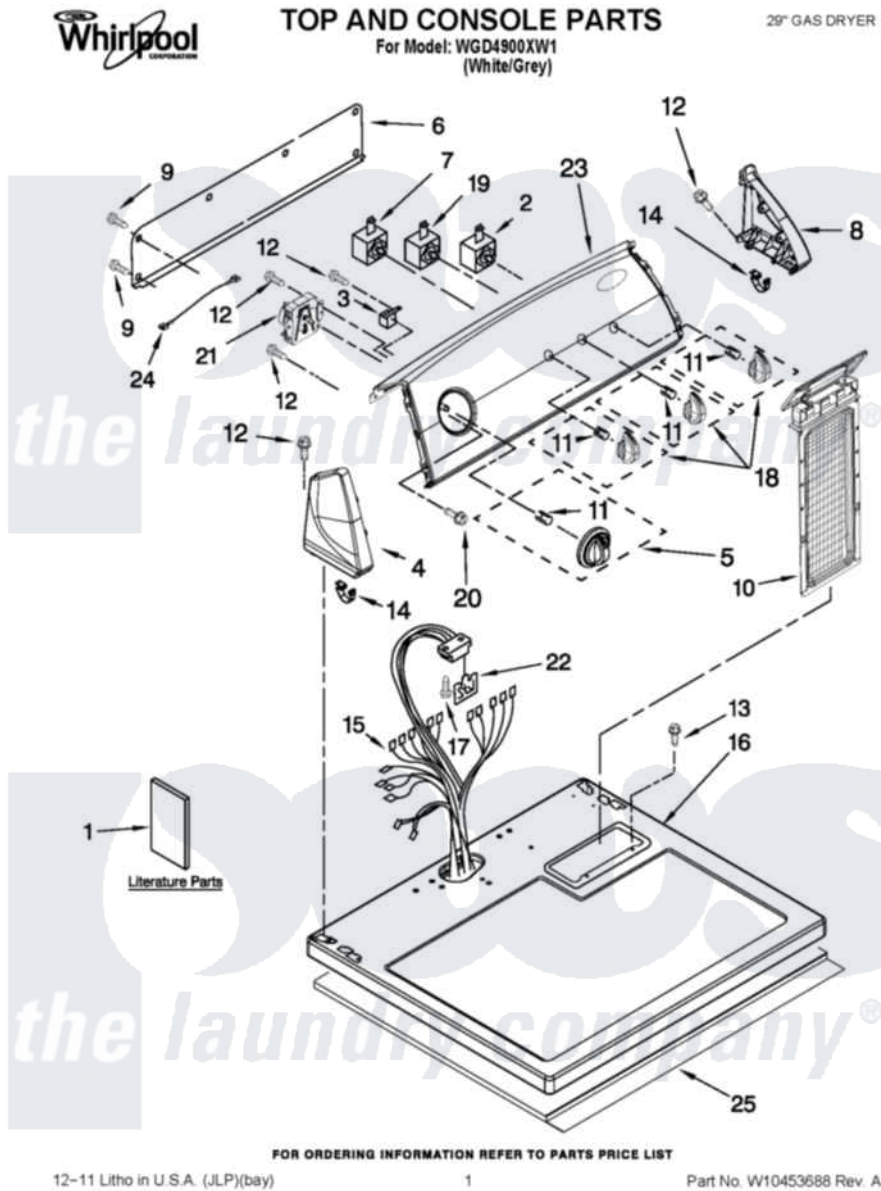

Whirlpool WGD4900XW1 01 - TOP AND CONSOLE PARTS

Whirlpool [Residential Whirlpool WGD4900XW1 Dryer Parts](#) Parts Diagram 01 - TOP AND CONSOLE PARTS
 Click on the part number to view part

Item	Original Part Number	Replaced By	Status	Part Description
1	W10115228		Not Available	INSTRUCTIONS, INSTALLATION
"	W10096986		Not Available	GUIDE, USE & CARE
"	W10118081		Not Available	Wiring Diagram
2	W10117655			Switch, Push-To-Start
3	694419			Mini-Buzzer
4	8566035	8565957		Cap, End
5	W10034750			Timer Knob Assembly
6	W10103406			Panel, Rear Console
7	8530169			Switch, Temperature
8	8566032	8565954		Cap, End
9	693995			Screw, Hex Head
10	8557857			Screen, Lint
11	8536939			Clip, Knob
12	3348629	90767		Screw, 8A X 3/8 HeX Washer Head Tapping
13	688082	487240		Screw, For Mtg. Service

13	000903	487240	Capacitor
14	8312709		Clip-Console
15	8576542	W10071310	Harns-Wire
16	8559800	8563663	Top
17	359625	487240	Screw, For Mtg. Service Capacitor
18	W10034380		Knob, Control
19	3405156		Switch, Rotary
20	3400808		Screw. Mounting
21	8566184		Timer Assembly
22	8558178		Control, Electronic
23	W10295263		Control Panel And Bracket Assembly
24	W10113080		Wire, Jumper
25	W10123956		Dampening Panel