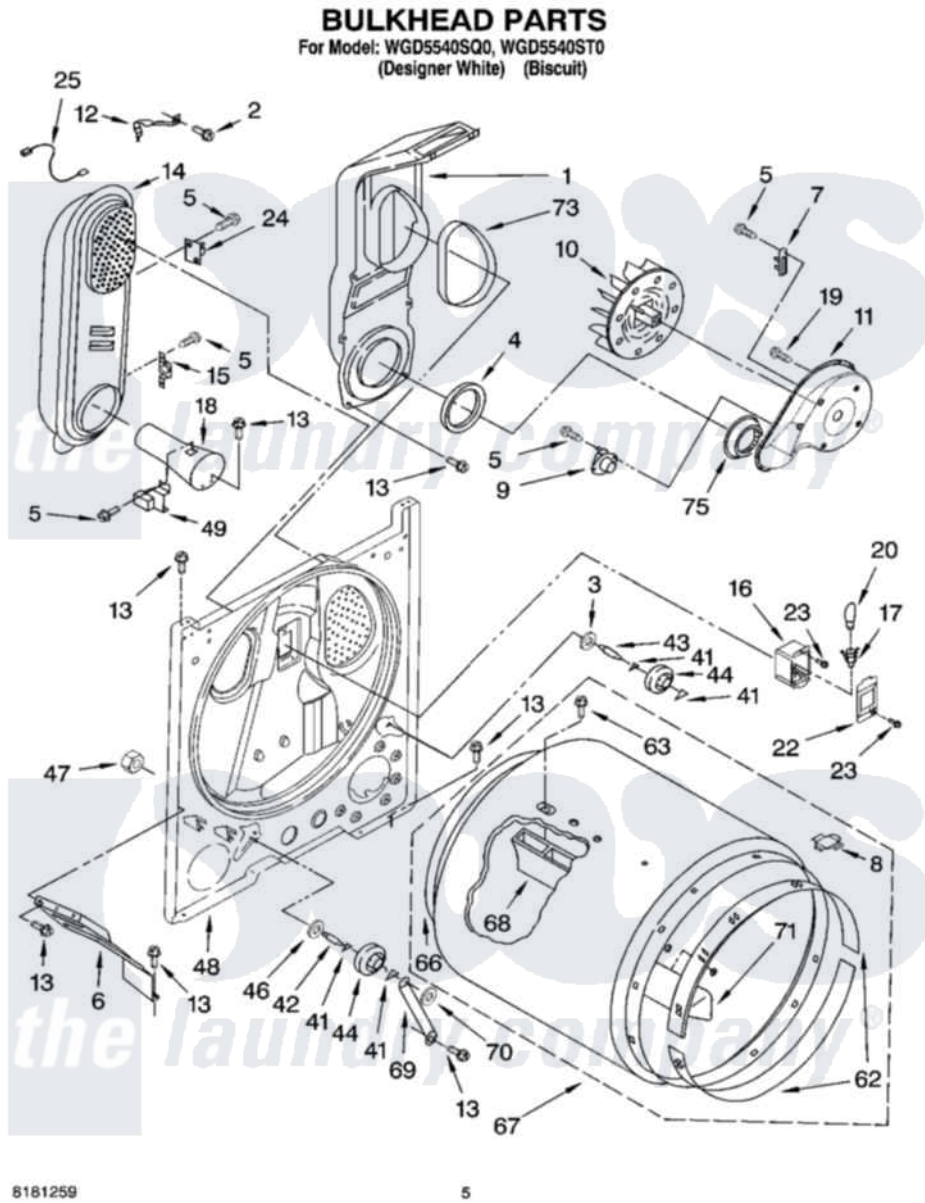

Whirlpool WGD5540ST0 03 - BULKHEAD PARTS

Whirlpool [Residential Whirlpool WGD5540ST0 Dryer Parts](#) Parts Diagram 03 - BULKHEAD PARTS
Click on the part number to view part

Item	Original Part Number	Replaced By	Status	Part Description
1	348368			Lint Chute Assembly
2	489463			Screw, 8-18 X 1/16
3	3388703			Washer, Support
4	347139			Seal, Lint Chute
5	90767			Screw, 8A X 3/8 HeX Washer Head Tapping
6	3406022			Bracket, Bulkhead
7	3392519			Thermal Limiter
8	8066086			Plug, Drum Hole
9	3387134			Thermostat, Internal-Bias
10	694089			Wheel, Blower
11	8577230			Housing, Blower
12	8066155			Clip, Heater Box
13	343641	681414		Screw, 10AB X 1/2
14	8530285	279980		Box
15	3403140			Thermostat, High-Limit 205F
16	3977373			Bracket, Drum Light

17	3403634	W10136369	Socket, Drum Light Assembly
18	8066049		Funnel, Burner Light
19	3390647	488729	Screw
20	3406124	22002263	Lamp
22	3402841	8532165	Lens, Drum Light
23	487909	488729	Screw
24	280010		Kit, Thermal Cut-Off
25	3401707		Jumper, Tco-High Limit
41	690997		Washer, Thrust
42	3399506	W10359270	Shaft, Drum Roller Threads
43	3399507	W10359269	Shaft, Drum Roller Threads
44	3397590	349241T	Support
46	348197		Washer, Support
47	3359452		Nut, Lock
48	3403493	279798	Bulkhead
49	338906		Radiant, Sensor
62	692526	279441	BeaRng-Rng
63	97787	W10109200	Screw, Baffle Mounting
66	3406130	279857	Seal
67	695587		Drum Assembly
68	692490		Baffle, Drum
69	3976434		Bracket, Support Shaft
70	90296		Nut, Push On
71	3403636		Baffle, Drum
73	339956		Seal, Air Duct To Bulkhead
75	696302		Shield, Exhaust