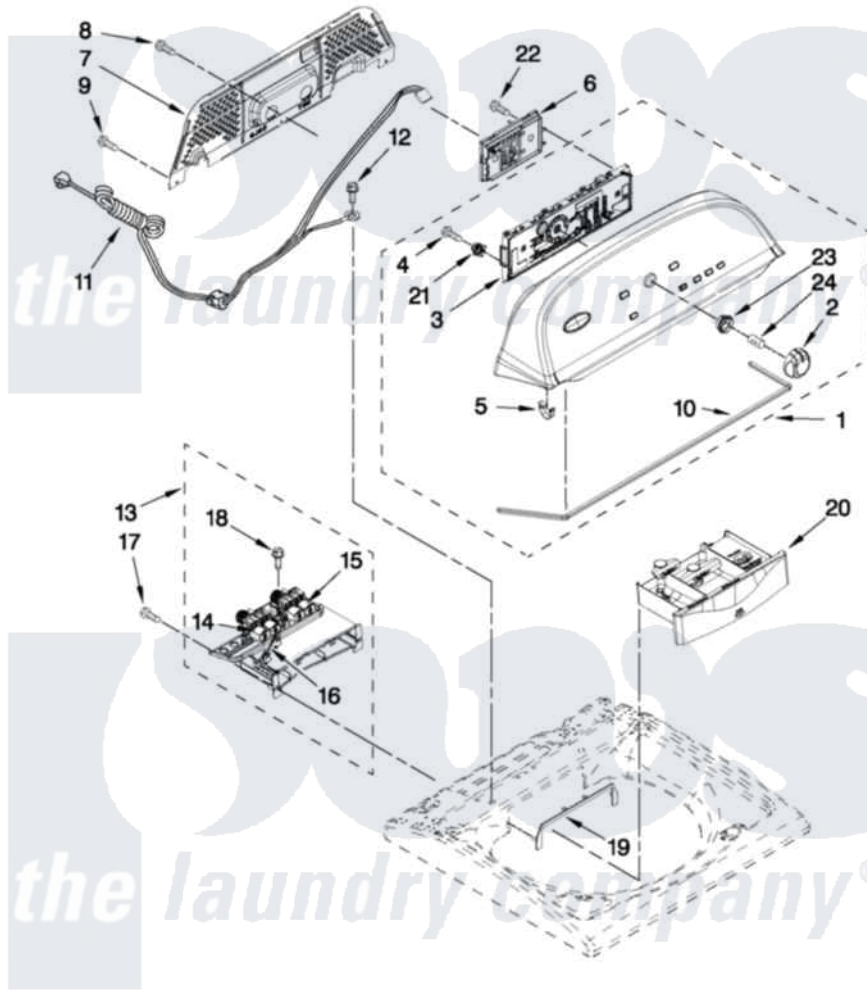

Whirlpool WTW5500XW1 02 - CONSOLE AND DISPENSER PARTS

CONSOLE AND DISPENSER PARTS

For Models: WTW5500XW1, WTW5500XL1
(White) (Silver)

FOR ORDERING INFORMATION REFER TO PARTS PRICE LIST

W10411351

3

Whirlpool [Residential Whirlpool WTW5500XW1 Washer Parts](#) Parts Diagram 02 - CONSOLE AND DISPENSER PARTS
Click on the part number to view part

Item	Original Part Number	Replaced By	Status	Part Description
1	W10238296			Console
"	W10269603			Console
2	W10251392			Knob Assembly
3	W10269602			User Interface
4	W10219342			Screw, Baffle Mounting
5	8312709			Clip-Console
6	W10392998			Control Unit Assembly, Machine And Motor
7	W10269597			Panel, Console Rear Cover
8	3390647	488729		Screw
9	1157158	489069		Xxscrew, 10-12 X 1/2
10	W10280079			Seal, Console
11	W10266797			Cord, Power
12	3400076			Screw, Bracket Mounting
13	W10240963	W10432327		Housing Assembly - Dispenser
14	W10240949			Valve, Cold Water Inlet
15	W10240948			Valve, Hot Water Inlet

16	W10240967		Harness, Valve
17	8281163		Screw, Dispenser Housing Mounting
18	97787	W10109200	Screw, Baffle Mounting
19	W10240946		Bezel, Dispenser
20	W10240958		Drawer, Dispenser Assembly
21	W10274524		Tensioner, Facia
22	9740848		Screw, Mixing Valve Mounting
23	W10325119		Spacer, Knob
24	8536939		Clip, Knob