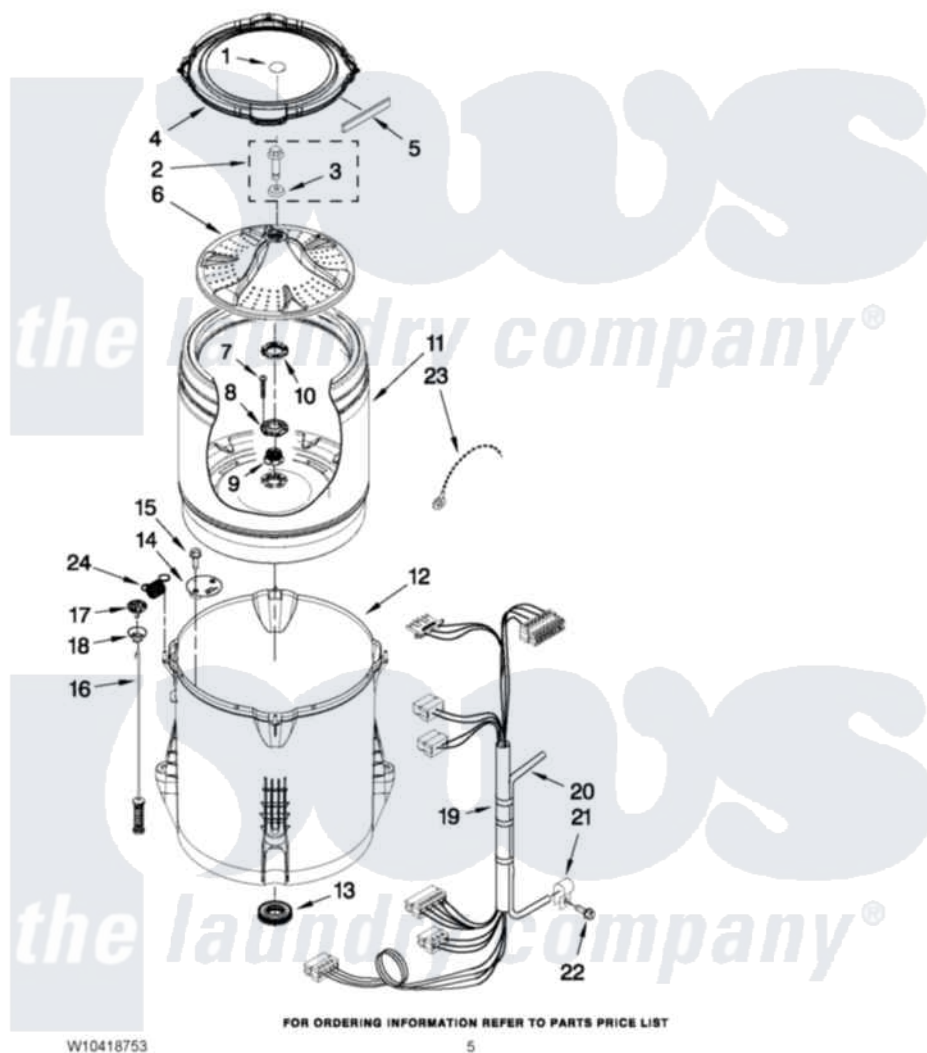

Whirlpool WTW5500XW2 03 - BASKET AND TUB PARTS

BASKET AND TUB PARTS

For Models: WTW5500XW2, WTW5500XL2
(White) (Silver)

FOR ORDERING INFORMATION REFER TO PARTS PRICE LIST

W10418753

5

Whirlpool [Residential Whirlpool WTW5500XW2 Washer Parts](#) Parts Diagram 03 - BASKET AND TUB PARTS
Click on the part number to view part

Item	Original Part Number	Replaced By	Status	Part Description
1	W10305259			Cap, Impeller
2	W10003790			Screw And Washer
3	3949550			Washer
4	W10215146			Tub Ring
5	W10205824			Absorber, Impact
6	W10215118			Impeller
7	8533953			Screw, 8-16 X 1.000
8	W10291415	W10324651		Hub
9	W10291416	W10324651		Hub
10	W10291417	W10324651		Hub
11	W10238268	W10324650		Basket
12	W10238301	W10324648		Tub-Outer
13	W10006371	W10324647		Seal-Tub
14	W10215093			Filter, Drain Pump
15	8533928			Screw, 8-18 X 3/4
16	W10257086	W10317708		Supsension

17	W10215136	W10440729	Suspension
18	W10256551	W10440729	Suspension
19	W10328392	W10297443	Harness, Lower
20	8572540	353244	Hose, Pressure Switch
21	W10005430		Clamp, Pressure Hose Retainer
22	8533943	W10109200	Screw, Baffle Mounting
23	3347868	W10339879	Tie, Cable
24	W10348658	W10400895	Spring