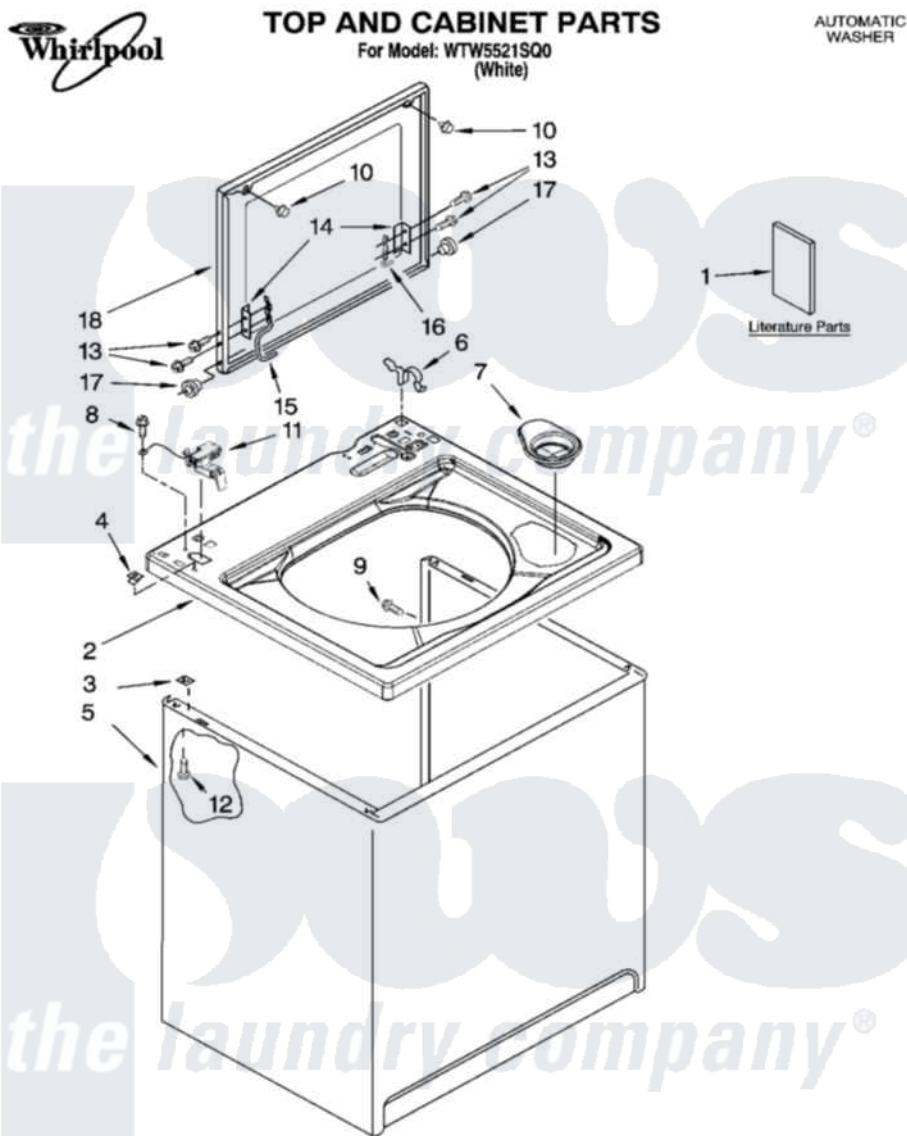

# Whirlpool WTW5521SQ0 01 - TOP AND CABINET PARTS

6-06 Litho in U.S.A. (dtd)

1

Part No. 8181346

[Whirlpool Residential Whirlpool WTW5521SQ0 Washer Parts](#) Parts Diagram 01 - TOP AND CABINET PARTS

[Click on the part number to view part](#)

Item	Original Part Number	Replaced By	Status	Part Description
1	<a href="#">W10044800</a>			Installation Instructions
"	<a href="#">3955884</a>			Use And Care Guide
"	3957880		Not Available	Feature Sheet
"	W10023670		Not Available	Energy Guide
"	W10042350		Not Available	Wiring Diagram
"	BLANK		Not Available	Following May Be Purchased DO-IT-YOURSELF REPAIR MANUALS
"	<a href="#">4313896</a>			Do-It-Yourself Repair Manuals
2	8543451	<a href="#">8543447</a>		Top
3	62750			Spacer, Cabinet To Top (4)
4	<a href="#">357213</a>			Nut, Push-In
5	<a href="#">63424</a>			Cabinet
6	<a href="#">62780</a>			Clip, Top And Cabinet And Rear Panel
7	<a href="#">8566266</a>			Dispenser, Bleach
8	<a href="#">3351614</a>			Screw, Gearcase Cover Mounting

9	3357011	<a href="#">308685</a>	Side Trim )
10	<a href="#">9724509</a>		Bumper, Lid
11	<a href="#">8318084</a>		Switch, Lid
12	<a href="#">3390631</a>		Screw, 10-16 X 3/8
13	355274	<a href="#">W10119828</a>	Screw, Lid Hinge Mounting
14	<a href="#">21097</a>		Pad, Lid Hinge
15	8559336	<a href="#">W10225136</a>	Hinge 7 Pad Assembly
16	<a href="#">91770</a>		Hinge, Lid
17	<a href="#">8319539</a>		Bearing, Lid Hinge
18	8580057	<a href="#">W10193861</a>	Lid